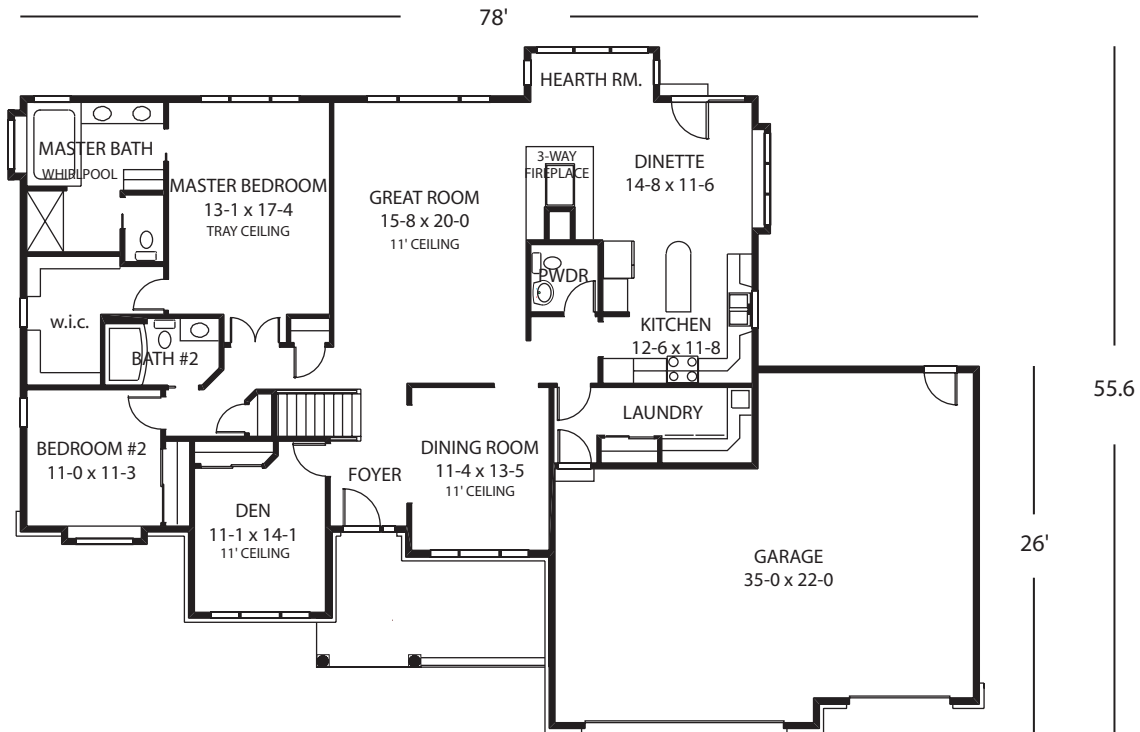

## The Wyndham

2190 S q . F t .

*Features Included*

- Whirlpool Suite
- 11 ft ceilings
- 3-Way Fireplace
- Hearth Room