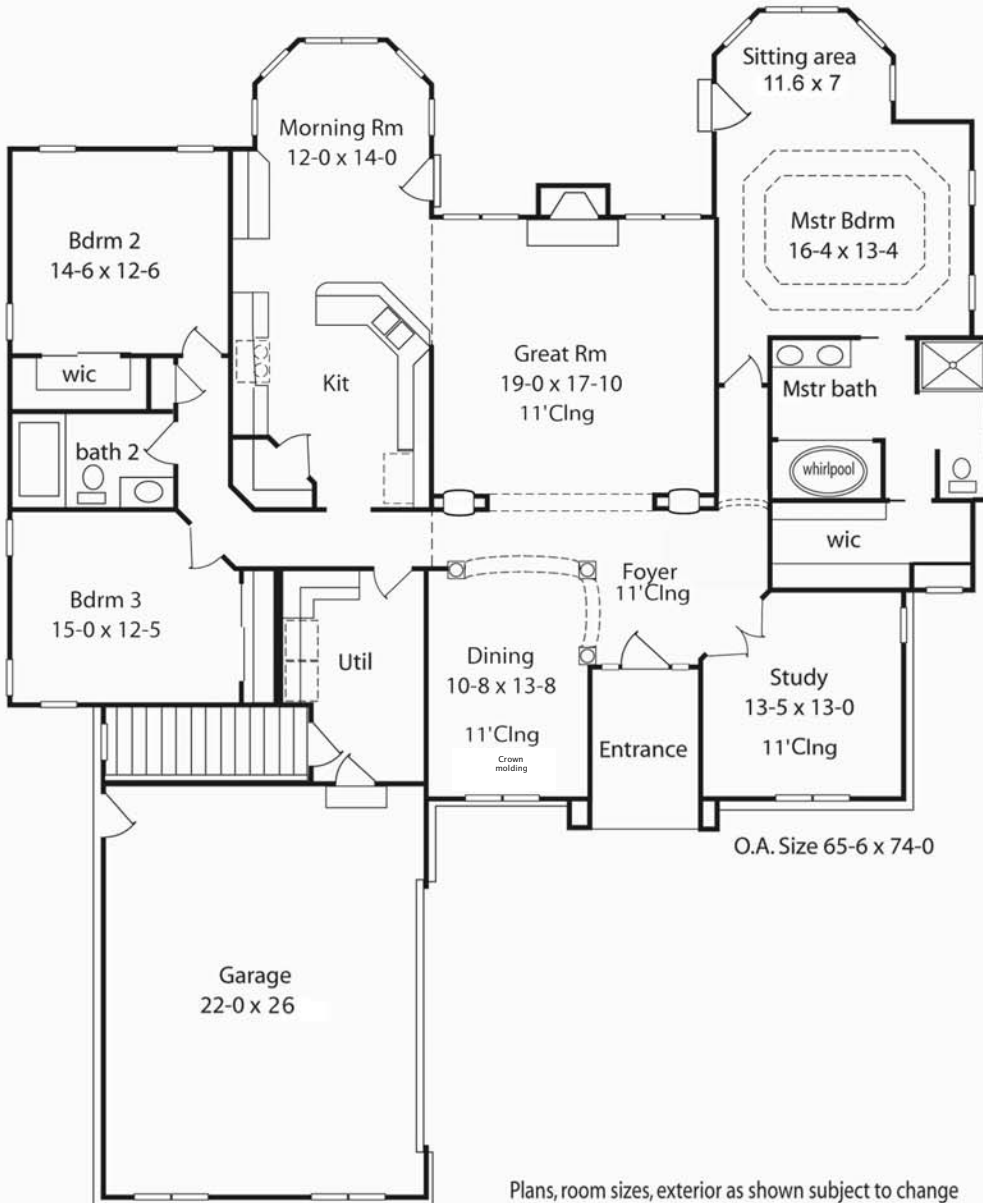

## Wilshire

2533 Sq. Ft

### Features included:

- Elegant Foyer and Dining Room
- Executive Study
- Luxurious Mstr. Bdrm. Suite w/ Sitting Area

Plans, room sizes, exterior as shown subject to change

© COPY RIGHT MASTERCRAFT BUILDERS 2004