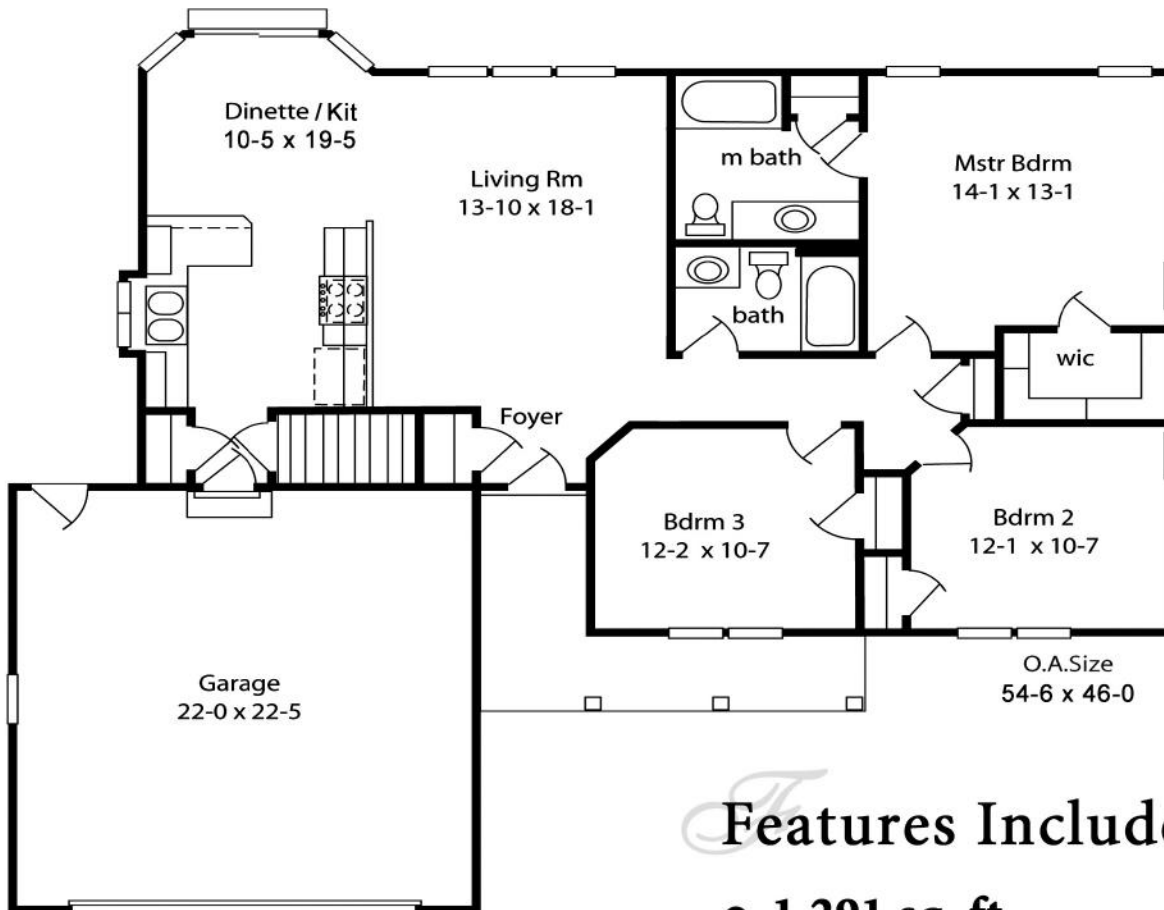

The WHITLEY

Features Included:

- 1,291 sq. ft.
- Low maintenance exterior
- Bayed out dinette
- Generous storage
- Open floor plan design

www.mastercraftbuilders.com

Plans, Room Sizes, Exteriors subject to change.