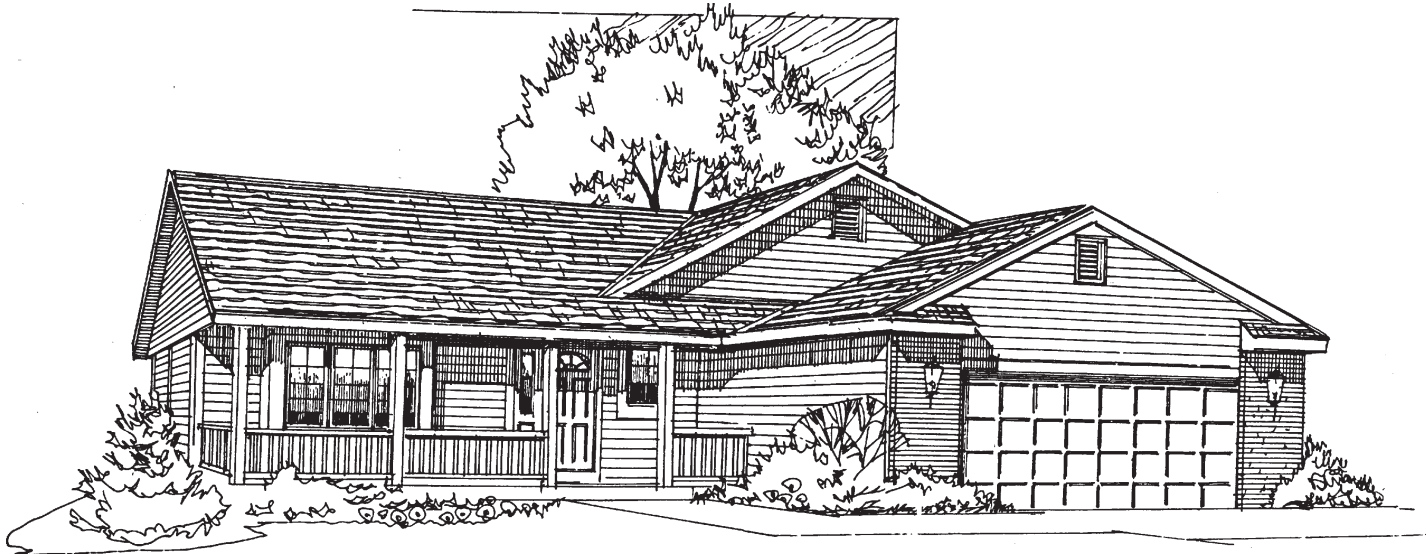

# ST. CHARLES

## St. Charles

**1372 Sq. Ft.**

*Features Included*

- Master Suite
- Cathedral Ceiling in Dining Rm.
- Covered Porch

Plans, Room sizes,  
Exteriors as shown  
subject to change.