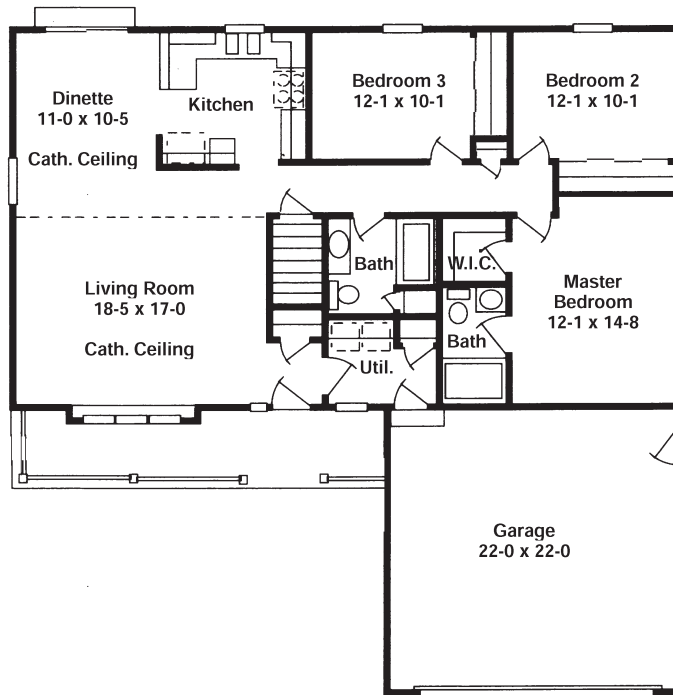

## St. Charles

**1372 Sq. Ft.**

*Features Included*

- Master Suite
- Cathedral Ceiling in Dining Rm.
- Covered Porch

Plans, Room sizes,  
Exteriors as shown  
subject to change.