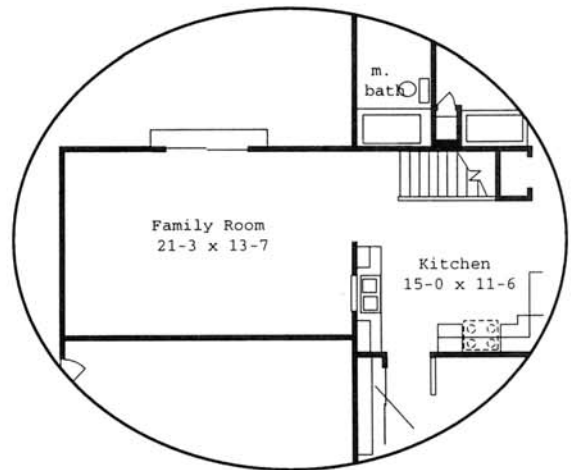

SPRINGFIELD

Optional Family Room
1714 Sq. Ft.

Springfield

1400 Sq. Ft.

Features Included

- Large Spacious Foyer
- Vaulted Ceiling in Living Rm
- Window Seat in Living Rm

Plans, Room sizes,
Exteriors as shown
subject to change.