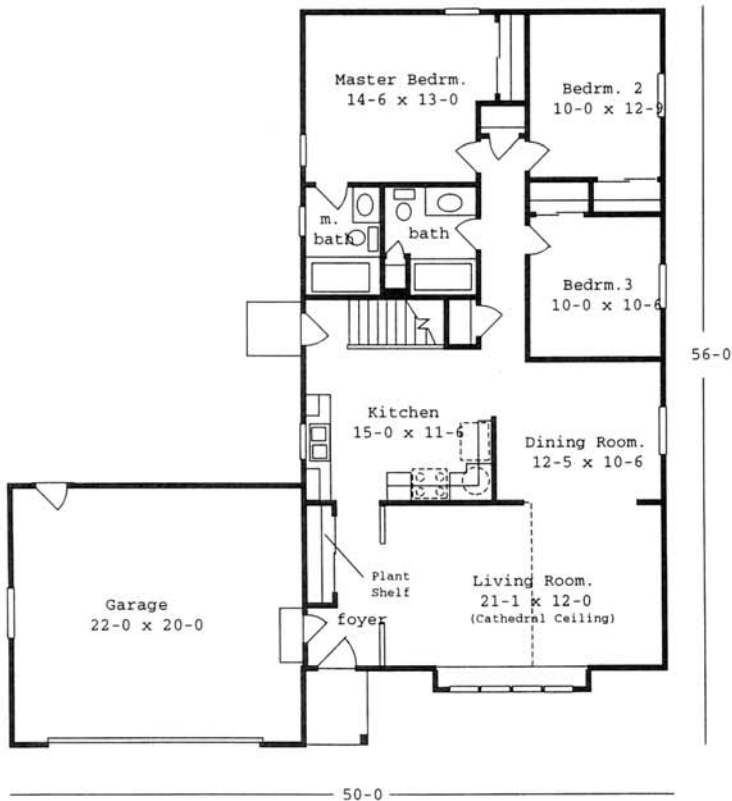

SPRINGFIELD

Optional Family Room
1714 Sq. Ft.

Springfield

1400 Sq. Ft.

Features Included

- Large Spacious Foyer
- Vaulted Ceiling in Living Rm
- Window Seat in Living Rm

Plans, Room sizes,
Exteriors as shown
subject to change.