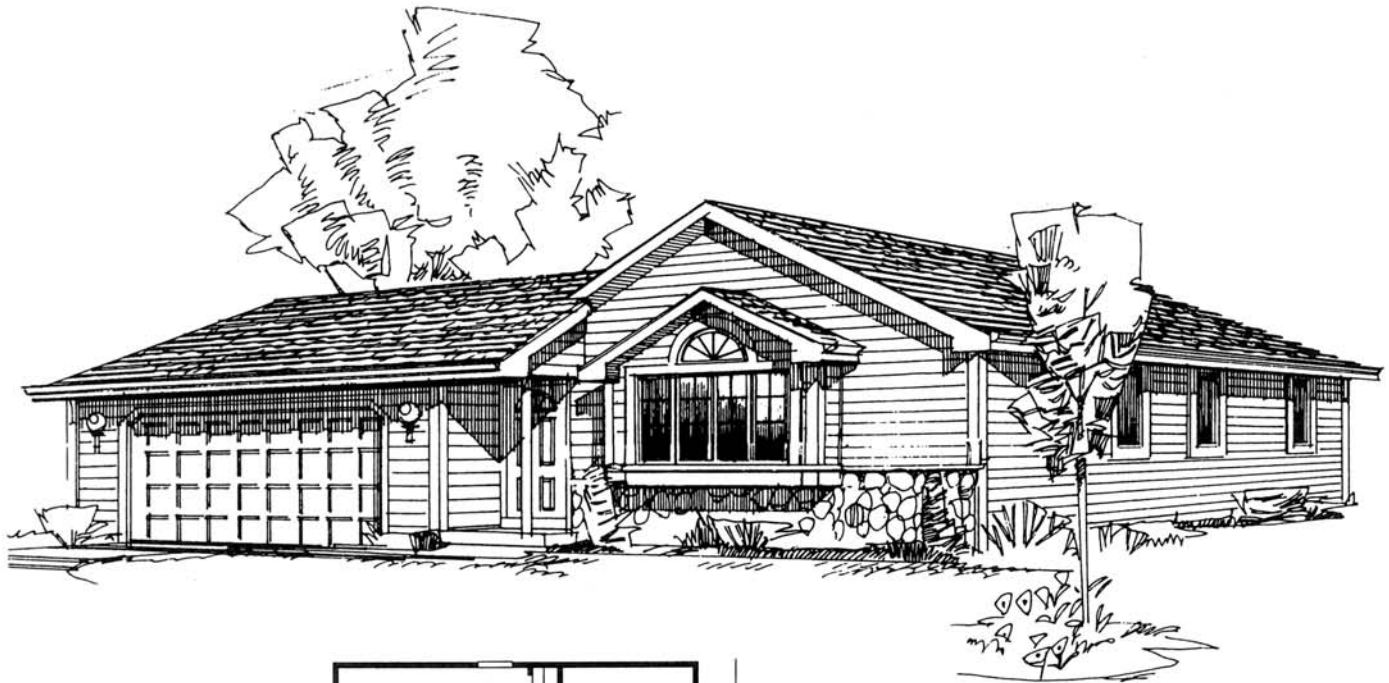

SPRINGFIELD

Optional Family Room
1714 Sq. Ft.

Springfield

1400 Sq. Ft.

Features Included

- Large Spacious Foyer
- Vaulted Ceiling in Living Rm
- Window Seat in Living Rm

Plans, Room sizes,
Exteriors as shown
subject to change.