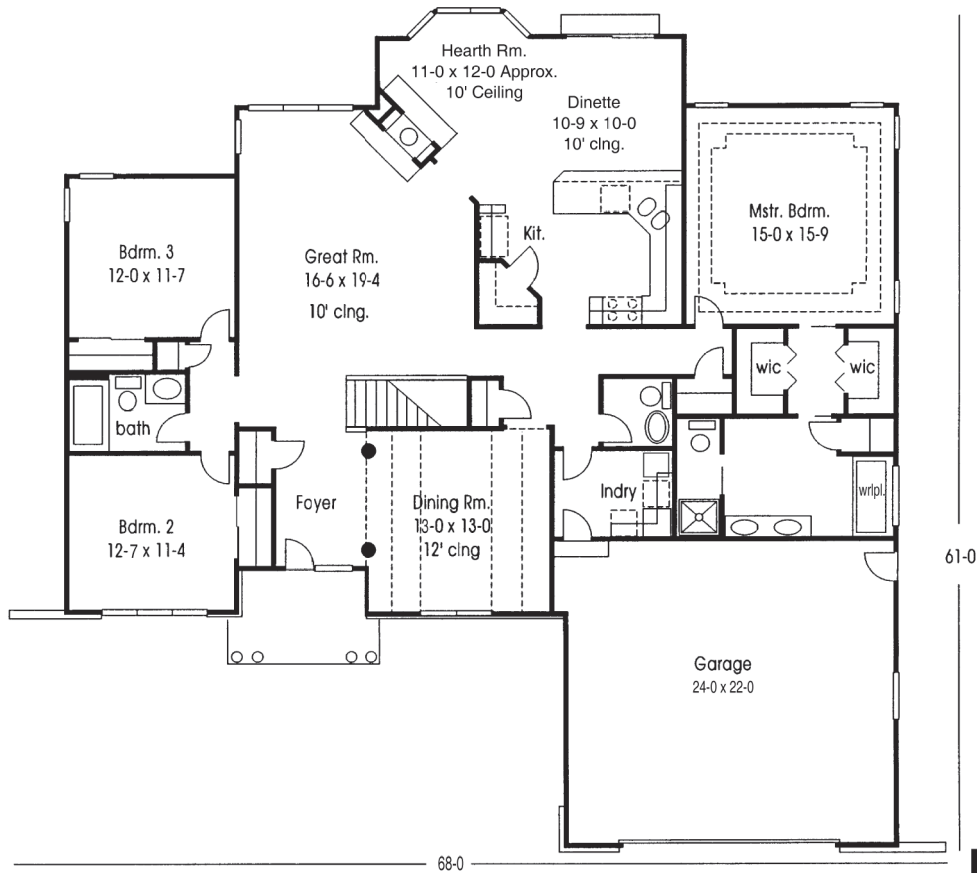

SINCLAIR

Sinclair

2130 Sq. Ft.
Features Included

- Family Rm, Dinette and Hearth Rm with 10' Ceiling
- First Floor Master Bedroom w/His & Hers Closets
- Gas Direct Vent 2 Sided Fireplace

Plans, Room sizes,
 Exteriors as shown
 subject to change.