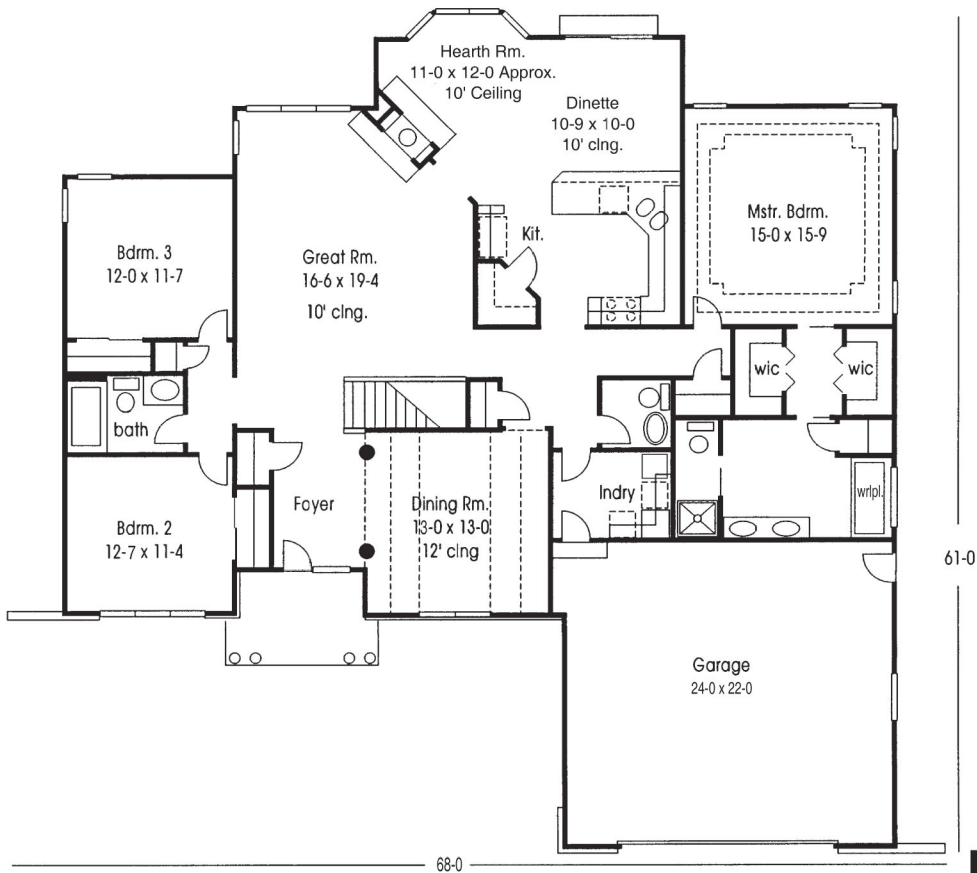

SINCLAIR

Sinclair

2130 Sq. Ft.

Features Included

- Family Rm, Dinette and Hearth Rm with 10' Ceiling
- First Floor Master Bedroom w/His & Hers Closets
- Gas Direct Vent 2 Sided Fireplace

Plans, Room sizes, Exteriors as shown subject to change.