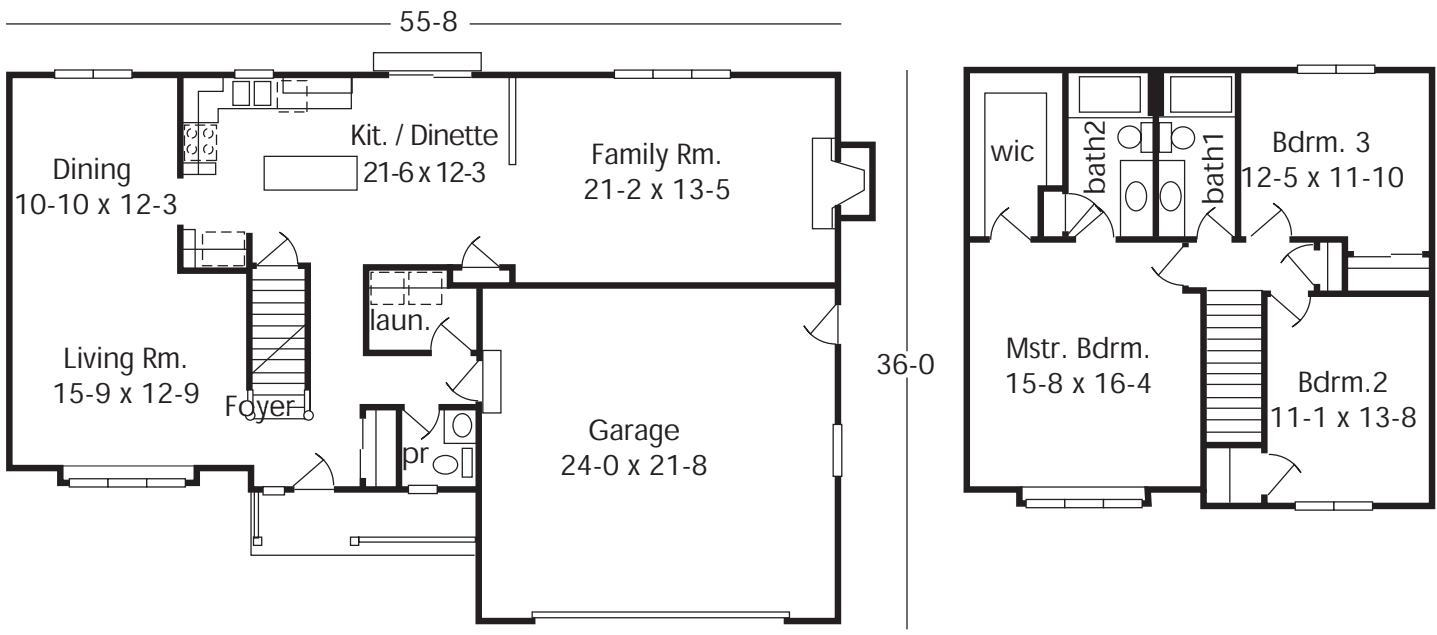

SEVILLE

1st Floor – 1159 sq. ft.
2nd Floor – 891 sq. ft.

Seville

2050 Sq. Ft.

Features Included

- Large Family Room
- First Floor Laundry
- Fireplace

Plans, Room sizes,
Exteriors as shown
subject to change.