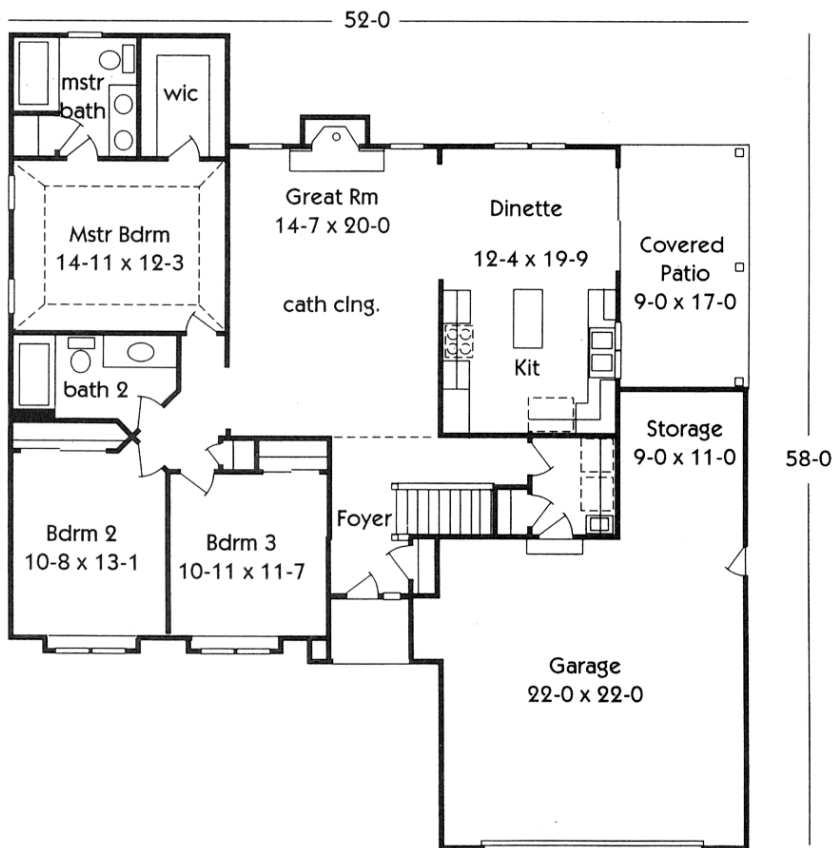

## Serenity

1517 Sq. Ft.

### Features Included

- Covered Patio
- Fireplace
- Tray Ceiling in Mstr. Bdrm.
- Cathedral Ceiling in Great Room

Plans, Room sizes,  
Exteriors as shown  
subject to change.

**MasterCraft**  
CUSTOM BUILDERS