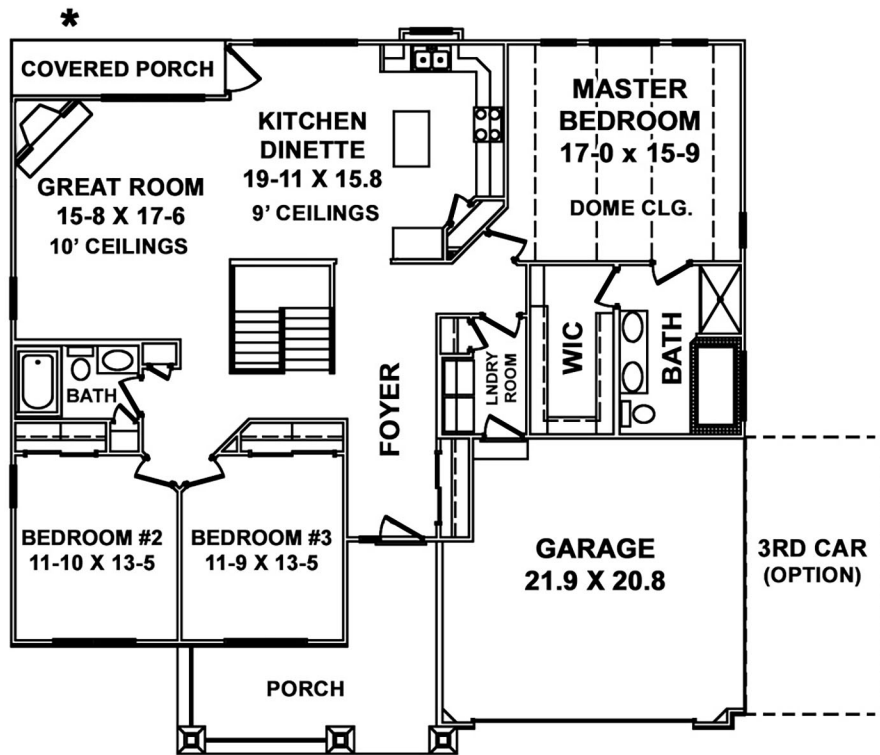

## The Sedona

### Features

**1,925 Sq. Ft.**

**Split Bedroom Plan**

**Deluxe Master Suite with Whirlpool Tub**

**Fireplace and 10' Ceilings in Great Room**

**9' Ceilings in Kitchen & Dinette**

All dimensions are approximate. Builder reserves the right to make changes without notice or obligation.