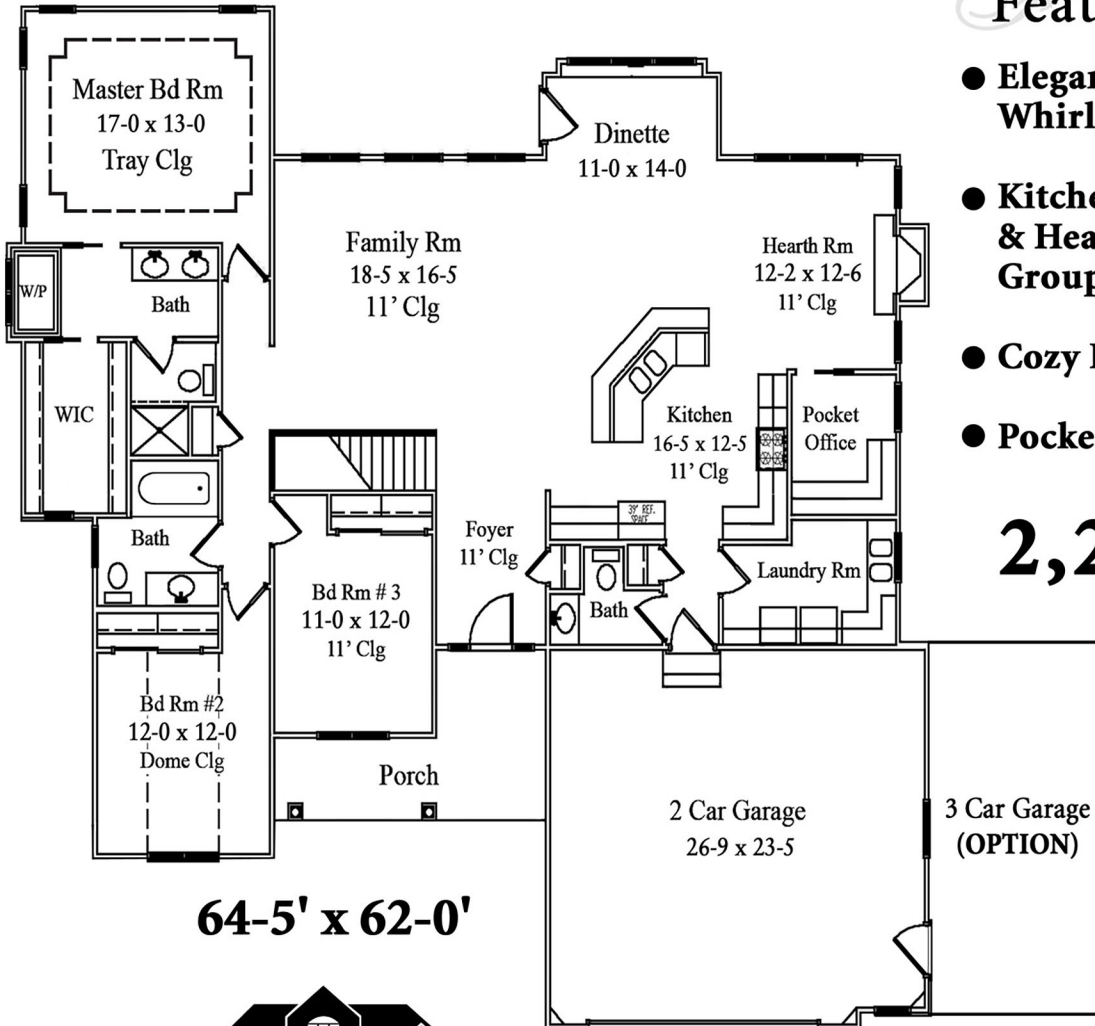

The ROSEMOUNT

Features Included:

- **Elegant Master Suite with Whirlpool Tub.**
- **Kitchen, Dinette, Family Rm & Hearth Rm are Openly Grouped Together.**
- **Cozy Fireplace in Hearth Rm.**
- **Pocket Office.**

2,251 Sq. Ft.

64-5' x 62-0'

Plans, Room Sizes, Exteriors as shown,
Subject to change.