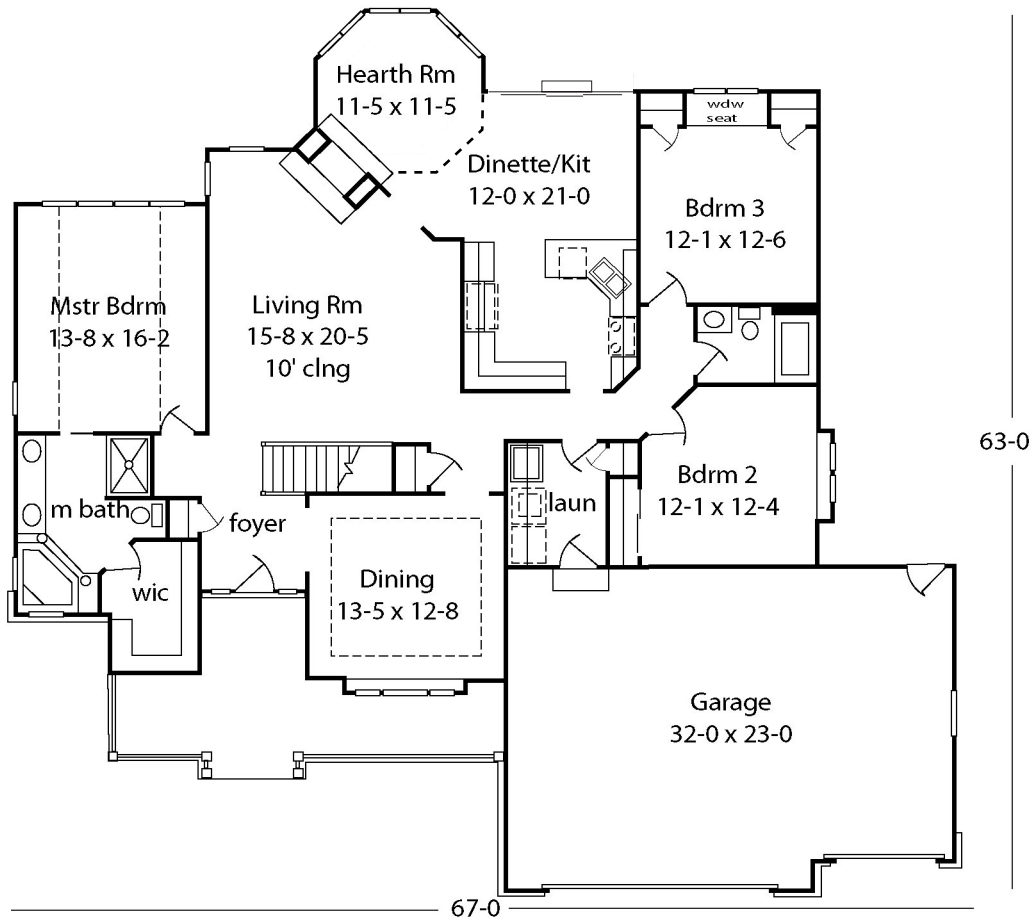

Princeton

Plans, Room sizes,
Exteriors as shown
subject to change.

Princeton

2065 Sq Ft

Features Included!

- Hearth Rm w/ 10' clng
- Large Living Rm w/ Double Fireplace
- Mstr Bdrm Whirlpool Suite

© COPYRIGHT MASTERCRAFT BUILDERS 2003