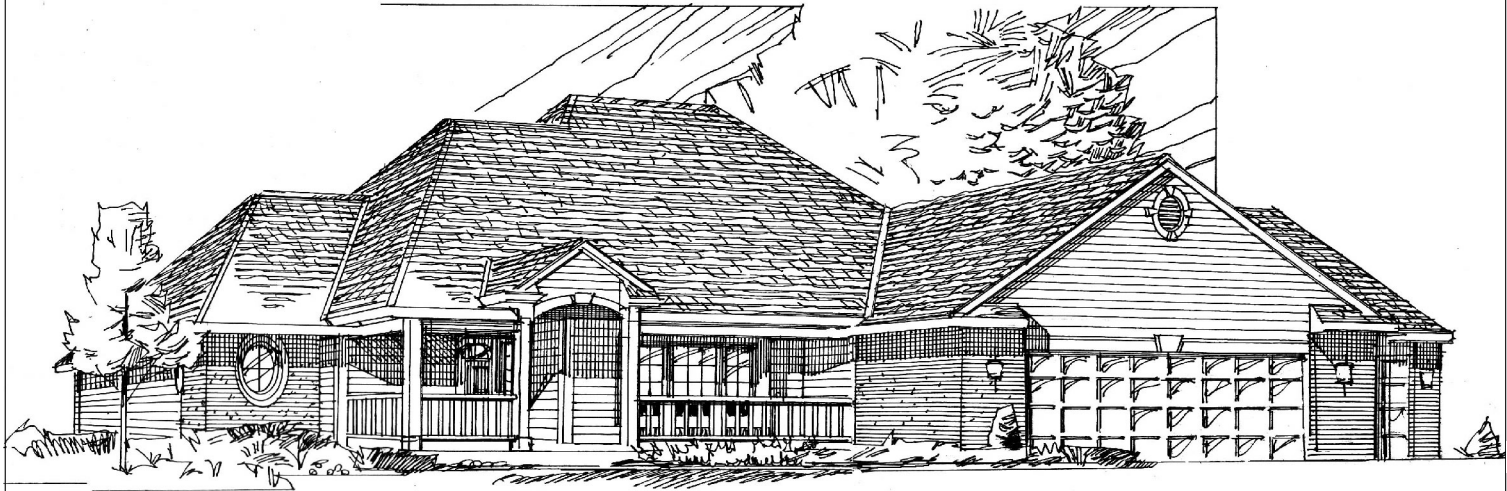

Princeton

Plans, Room sizes,
Exteriors as shown
subject to change.

Princeton

2065 Sq Ft

Features Included!

- Hearth Rm w/ 10' clng
- Large Living Rm w/ Double Fireplace
- Mstr Bdrm Whirlpool Suite

© COPYRIGHT MASTERCRAFT BUILDERS 2003