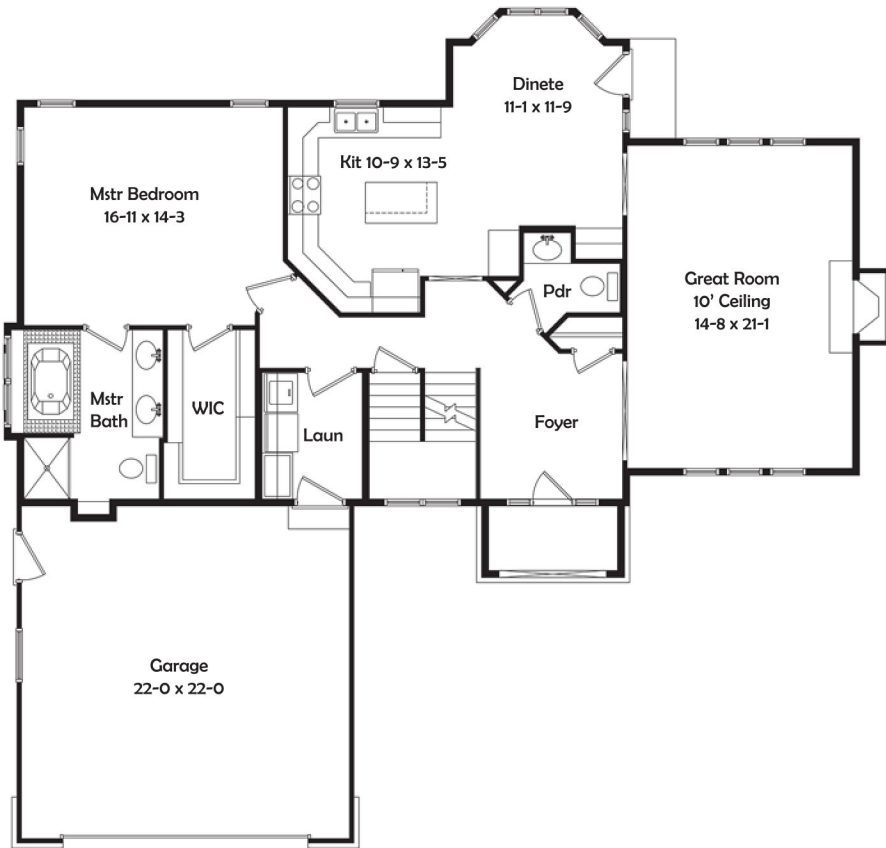

Prescott

1933 Sq. Ft.

Features Included !

- Large Covered Ft Porch
- Mstr Bdrm Whirlpool Suite
- Large Great Rm w/10' ceilings & Fireplace

Plans, Room sizes,
Exteriors as shown
subject to change.

20181115