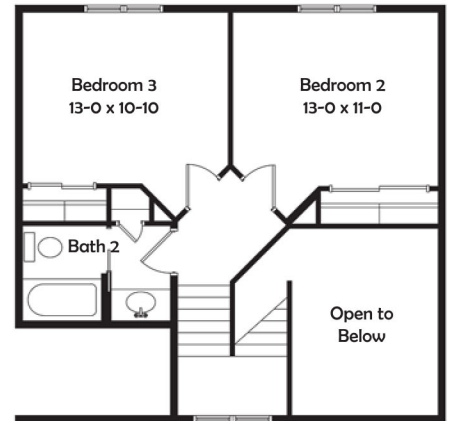

Prescott

1933 Sq. Ft.

Features Included !

- Large Covered Ft Porch
- Mstr Bdrm Whirlpool Suite
- Large Great Rm w/10' ceilings & Fireplace

Plans, Room sizes,
Exteriors as shown
subject to change.

20181115