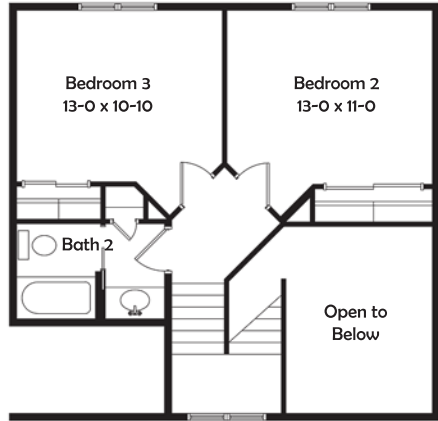

# Prescott

**1933 Sq. Ft.**

*Features Included !*

- Large Covered Ft Porch
- Mstr Bdrm Whirlpool Suite
- Large Great Rm w/10' ceilings & Fireplace

Plans, Room sizes,  
Exteriors as shown  
subject to change.