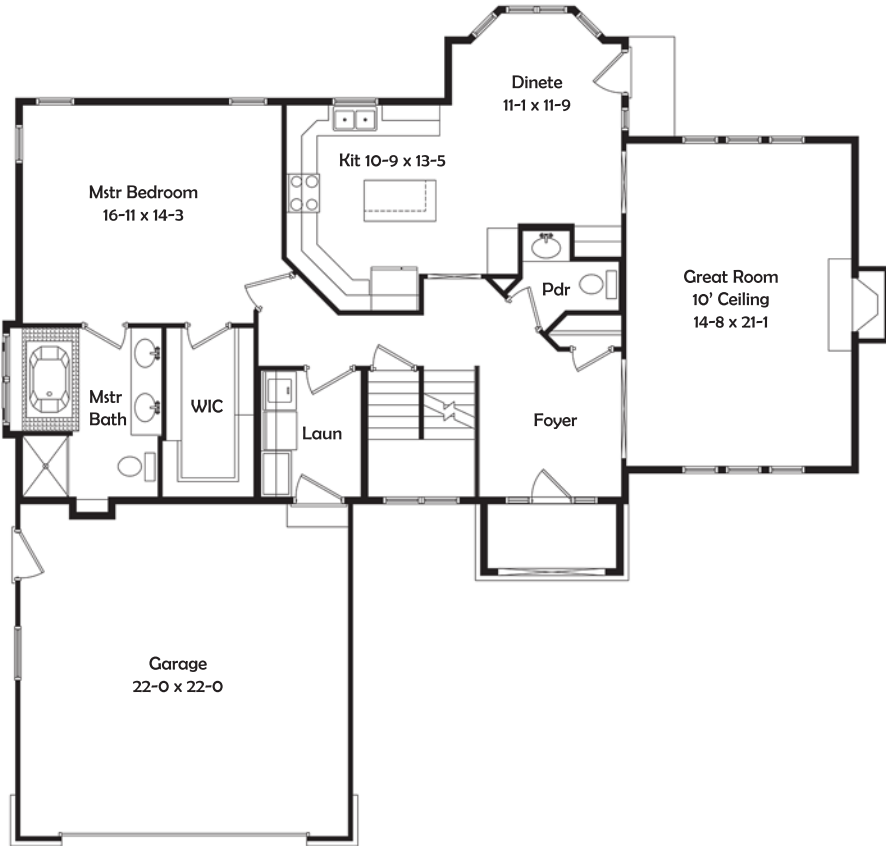

# Prescott

**1933 Sq. Ft.**

*Features Included !*

- Large Covered Ft Porch
- Mstr Bdrm Whirlpool Suite
- Large Great Rm w/10' ceilings & Fireplace

Plans, Room sizes,  
Exteriors as shown  
subject to change.