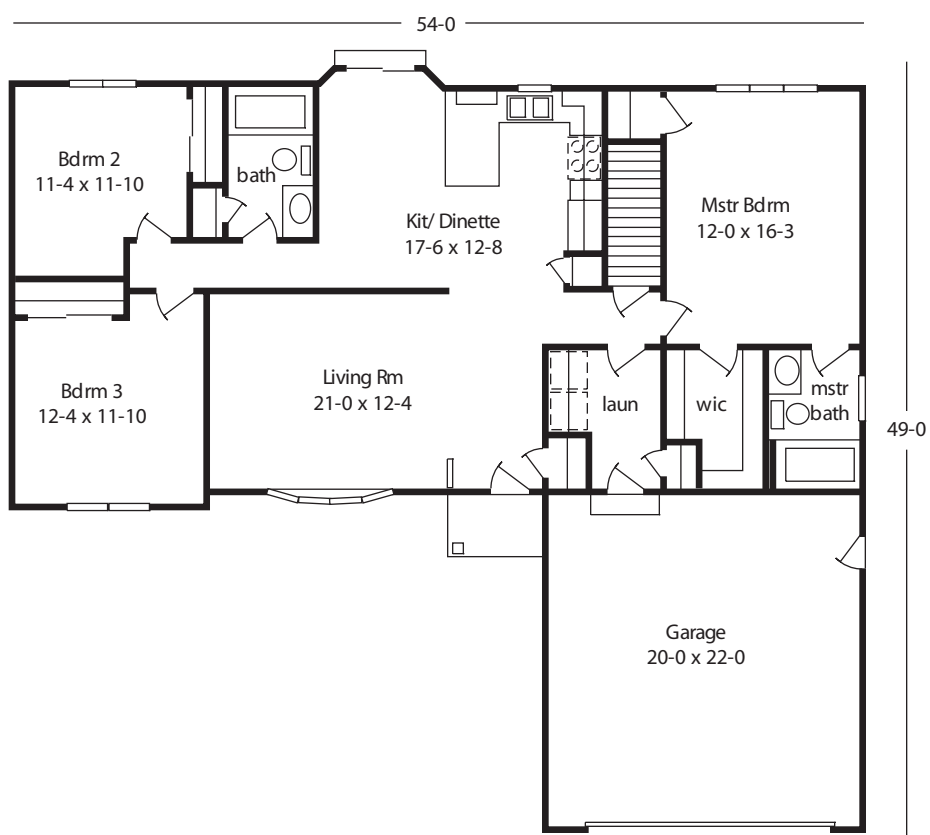

PHOENIX

Phoenix

1426 Sq. Ft.

Features Included

- Split Bedroom Plan
- First Floor Laundry
- Bay Window

Plans, Room sizes,
Exteriors as shown
subject to change.