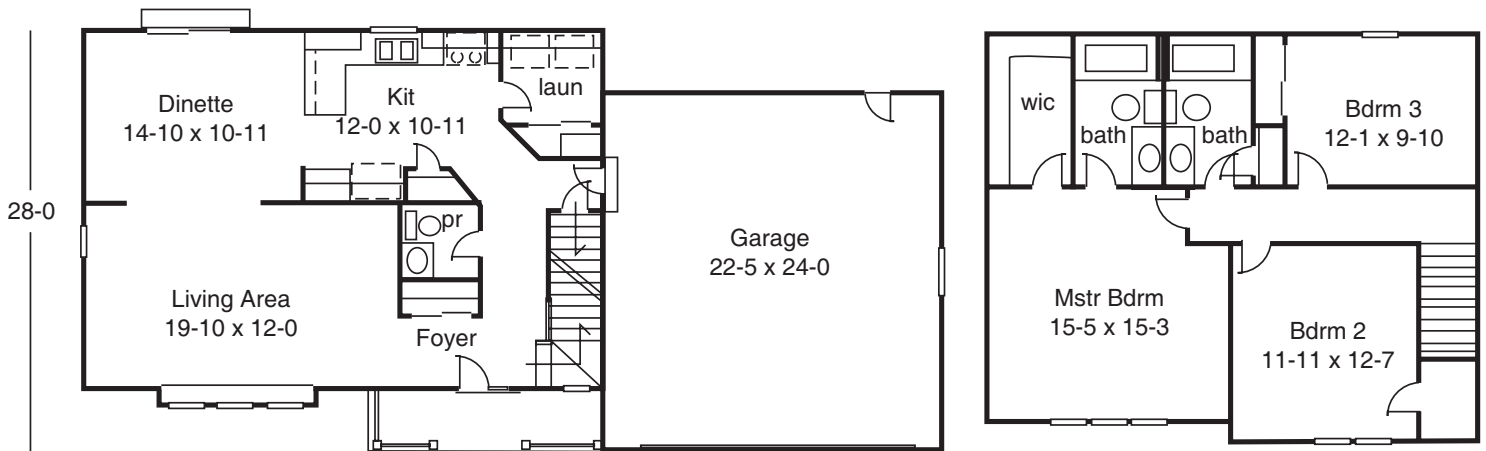

NORWOOD

56-0

1st Floor 816 Sq. Ft.
2nd Floor 848 Sq. Ft.

Norwood

1664 Sq. Ft.

Features Included

- Covered Entry Porch
- First Floor Laundry
- Master Bedroom Suite

Plans, Room sizes,
Exteriors as shown
subject to change.