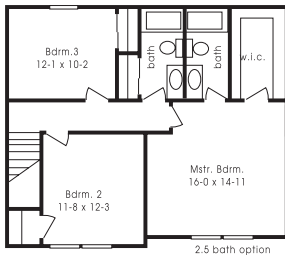

# NEWPORT I

4 Bedroom Plan Option Available

1st Floor 800 Sq. Ft.  
2nd Floor 848 Sq. Ft.

## Newport I

1648 Sq. Ft.

### Features Included

- Window Seat in Living Room
- Dramatic Elevation
- Formal Dining Room

Plans, Room sizes  
Exteriors as show  
subject to change

©Copy Right Mastercraft Builders 1996