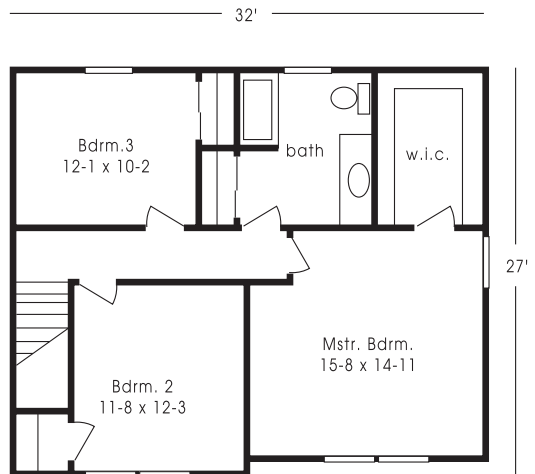

# NEWPORT I

4 Bedroom Plan Option Available

1st Floor 800 Sq. Ft.  
2nd Floor 848 Sq. Ft.

## Newport I

1648 Sq. Ft.

### Features Included

- Window Seat in Living Room
- Dramatic Elevation
- Formal Dining Room

Plans, Room sizes  
Exteriors as show  
subject to change

©Copy Right Mastercraft Builders 1996