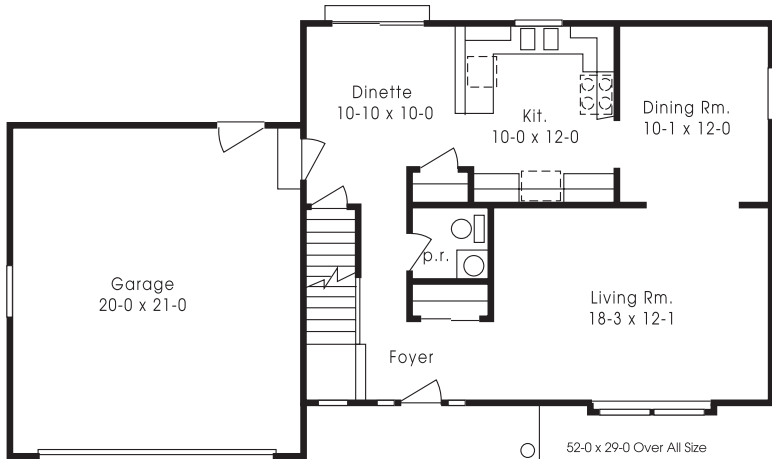

# NEWPORT I

4 Bedroom Plan Option Available

1st Floor 800 Sq. Ft.  
2nd Floor 848 Sq. Ft.

## Newport I

1648 Sq. Ft.

### Features Included

- Window Seat in Living Room
- Dramatic Elevation
- Formal Dining Room

Plans, Room sizes  
Exteriors as show  
subject to change

©Copy Right Mastercraft Builders 1996