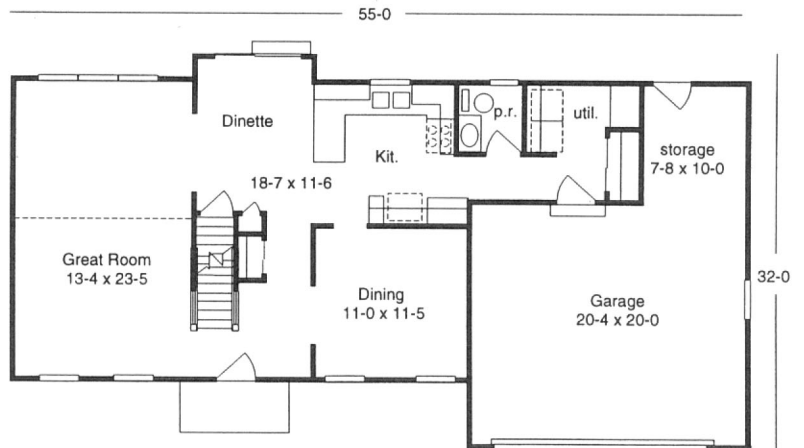

NEW ENGLANDER

1st Floor – 978 sq. ft.
2nd Floor – 910 sq. ft.

New Englander

1888 Sq. Ft.

Features Included

- Large Great Room
- Spacious 3 Bedroom Plan
- First Floor Laundry

Plans, Room sizes,
Exteriors as shown
subject to change.