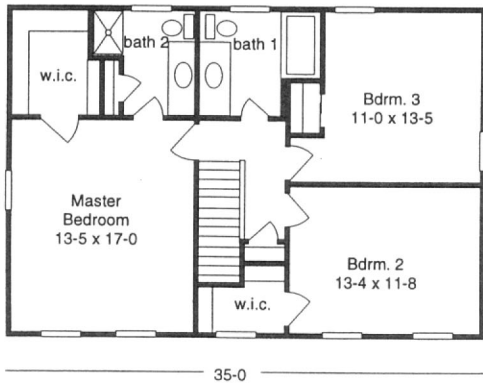

NEW ENGLANDER

1st Floor – 978 sq. ft.
2nd Floor – 910 sq. ft.

New Englander

1888 Sq. Ft.

Features Included

- Large Great Room
- Spacious 3 Bedroom Plan
- First Floor Laundry

Plans, Room sizes,
Exteriors as shown
subject to change.