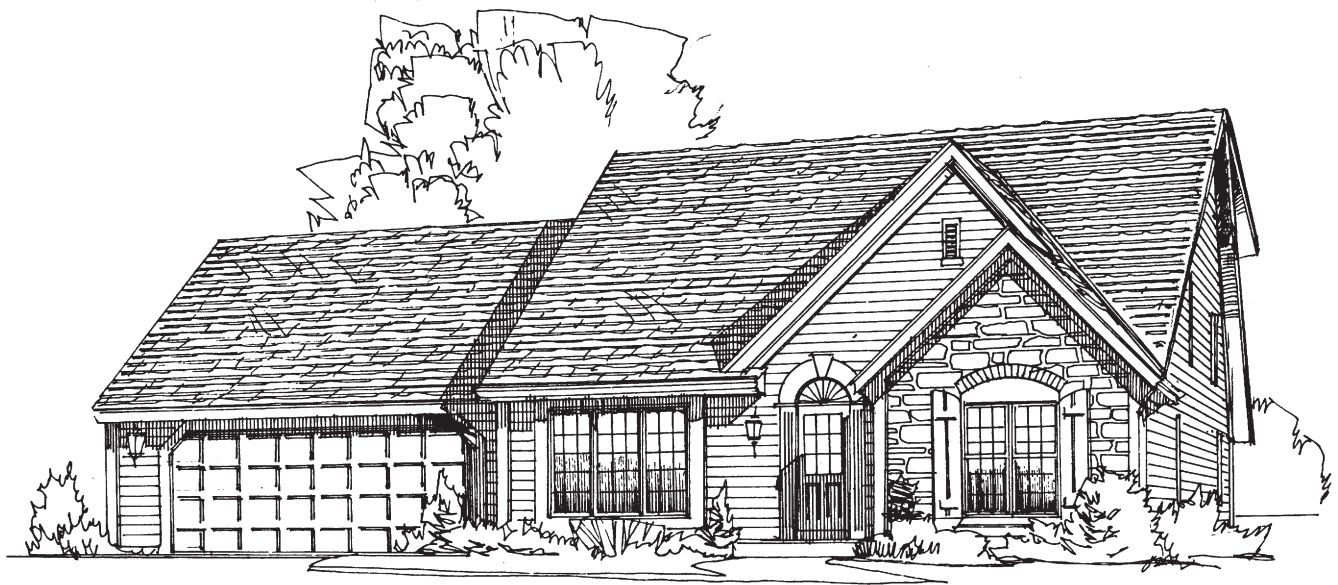

MORGAN

1st Floor 1048 Sq. Ft.
2nd Floor 606 Sq. Ft.

Morgan

1645 Sq. Ft.

Features Included

- Cathedral Ceiling in Living Room
- Extra Large Patio Door in Dinette
- Elegant Stone Front

©Copy Right Mastercraft Builders 1996

Plans, Room sizes,
Exteriors as shown
subject to change.