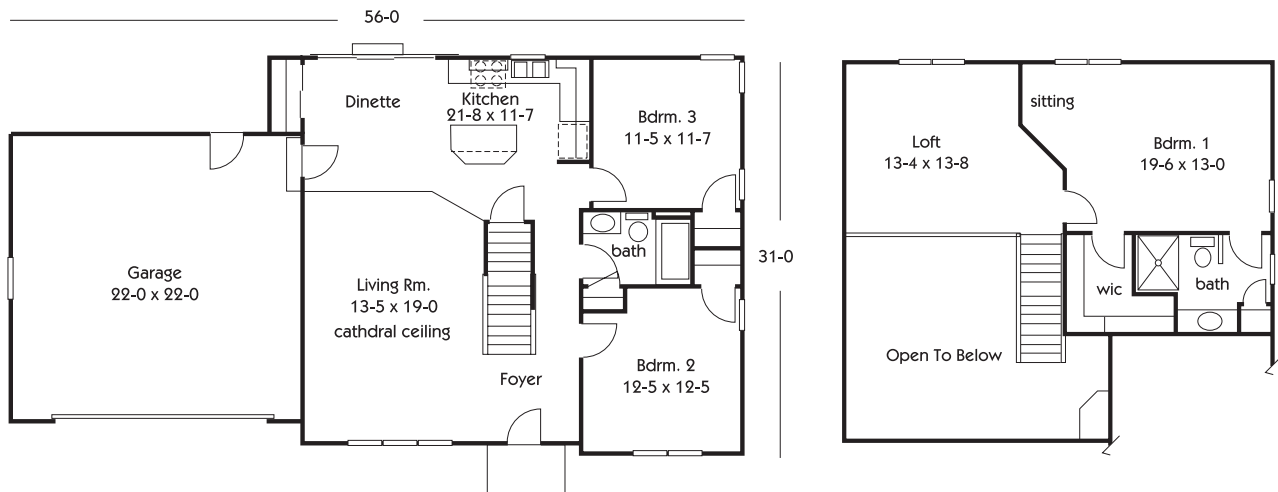

MORGAN

1st Floor 1048 Sq. Ft.
2nd Floor 606 Sq. Ft.

Morgan

1645 Sq. Ft.

Features Included

- Cathedral Ceiling in Living Room
- Extra Large Patio Door in Dinette
- Elegant Stone Front

©Copy Right Mastercraft Builders 1996

Plans, Room sizes,
Exteriors as shown
subject to change.