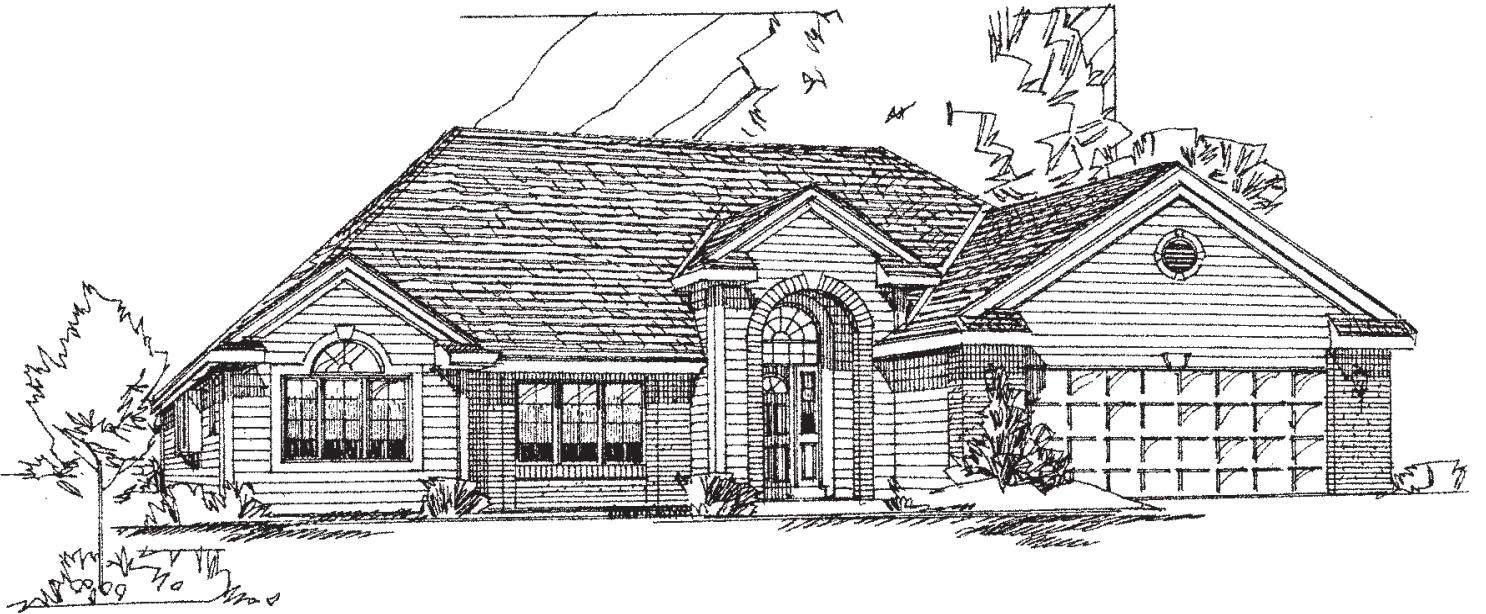

MONTEREY

58-6

52-6

Monterey

1959 Sq. Ft.

Features Included

- Master Suite
- Great Room w/10 ft. Ceiling
- Covered Entry
- Sunroom

Plans, Room sizes,
Exteriors as shown
subject to change.