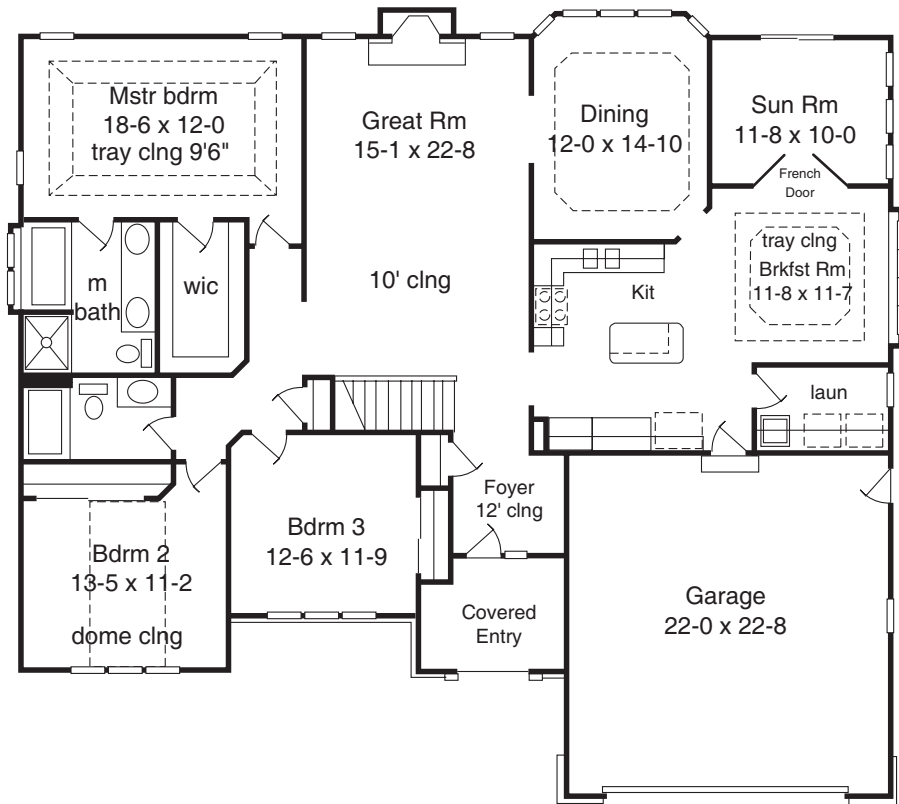

MONTEREY

58-6

52-6

Monterey

1959 Sq. Ft.

Features Included

- Master Suite
- Great Room w/10 ft. Ceiling
- Covered Entry
- Sunroom

Plans, Room sizes,
Exteriors as shown
subject to change.