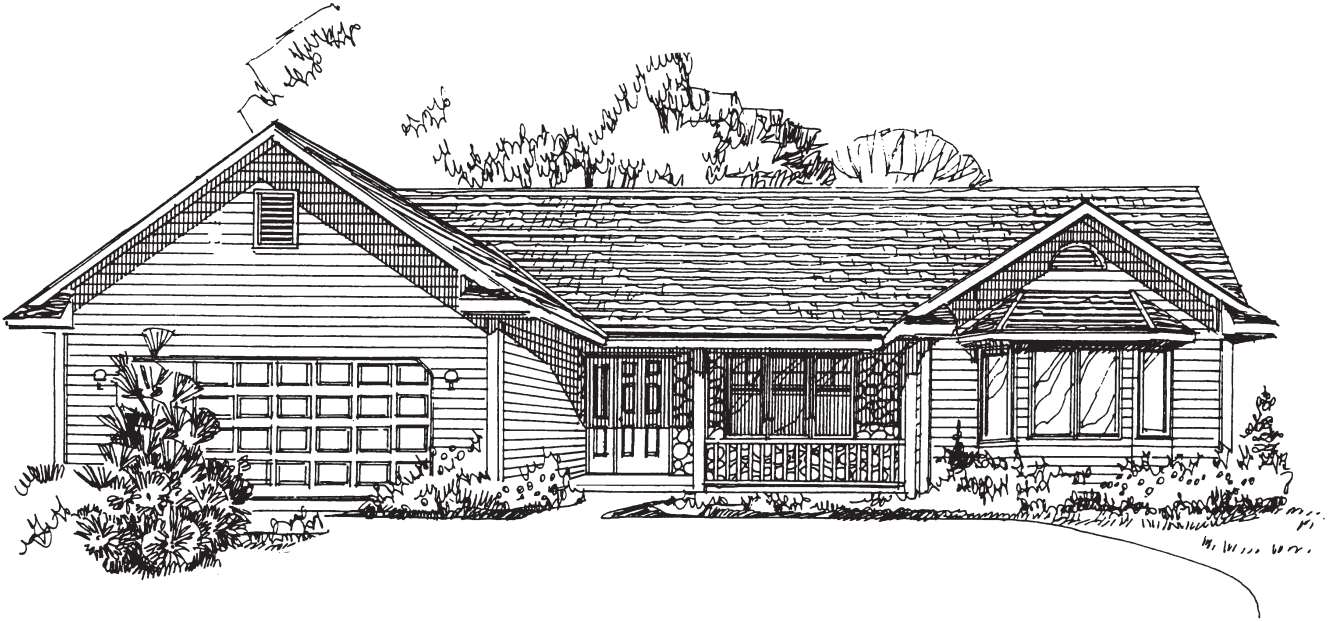

MANCHESTER

Manchester

1606 Sq. Ft.

Features Included

- Stone Exterior Accents
- Fireplace
- Vaulted Ceiling

Plans, Room sizes,
Exteriors as shown
subject to change

® Copy Right Mastercraft Builders 1996