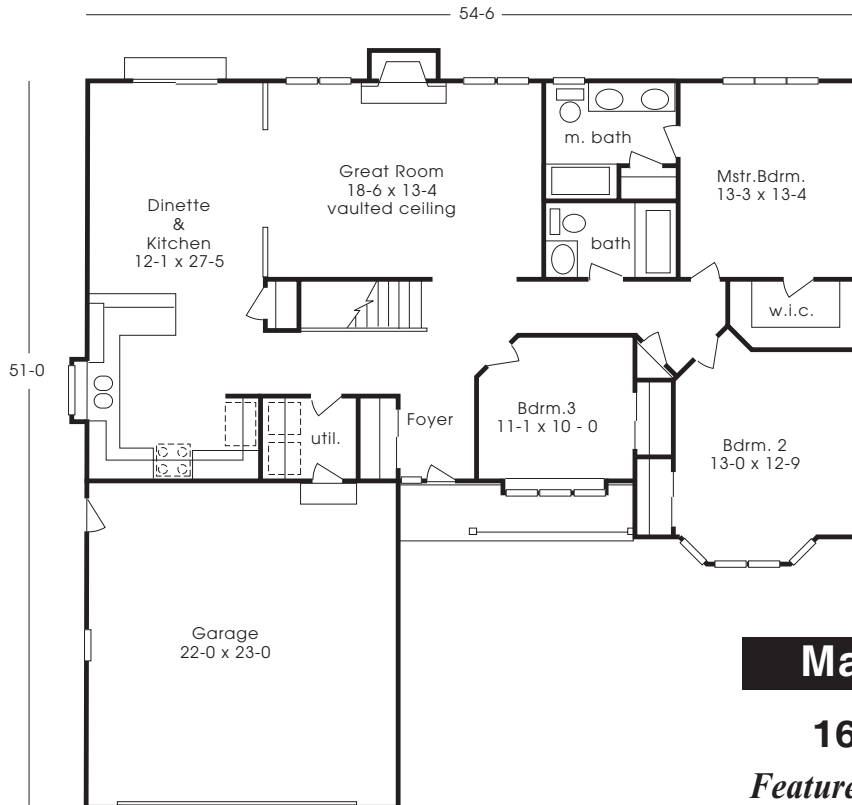

MANCHESTER

Manchester

1606 Sq. Ft.

Features Included

- Stone Exterior Accents
- Fireplace
- Vaulted Ceiling

Plans, Room sizes,
Exteriors as shown
subject to change

® Copy Right Mastercraft Builders 1996