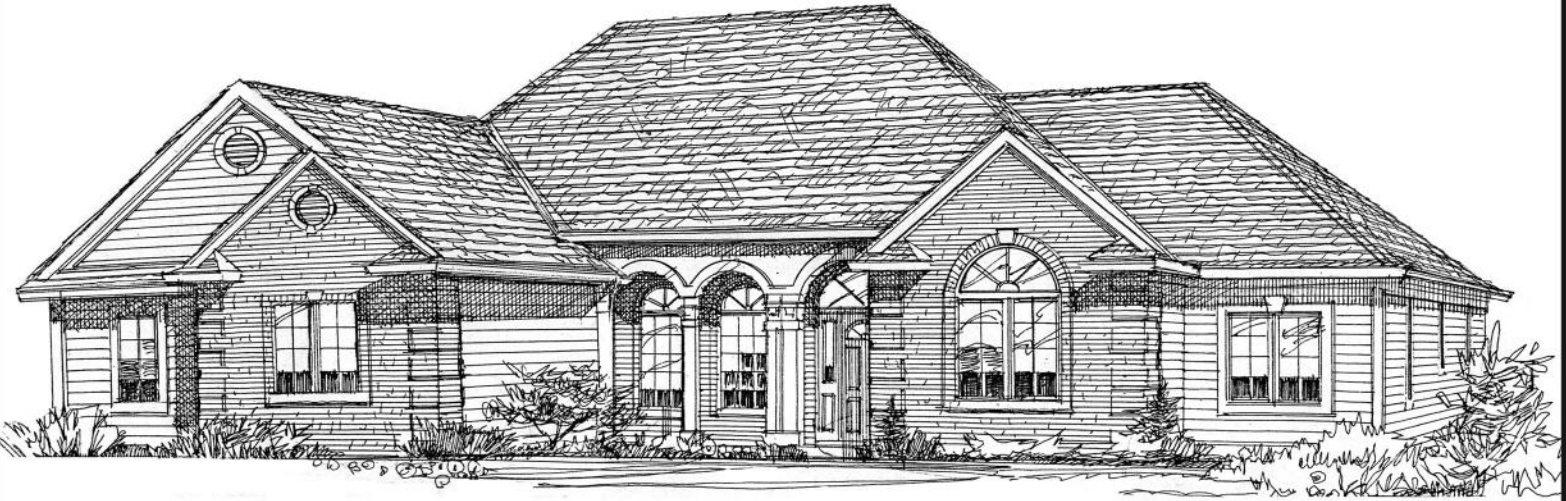

# The MADISON

## Features Included:

- 2,376 sq. ft.
- Split Bedroom Plan with 4th Bedroom Option.
- Decorative Tall Ceilings Throughout.
- Columns and Arched Openings Enhance Interior.
- 3 Car Side Entry Garage.
- Brick/quoin accents on exterior.