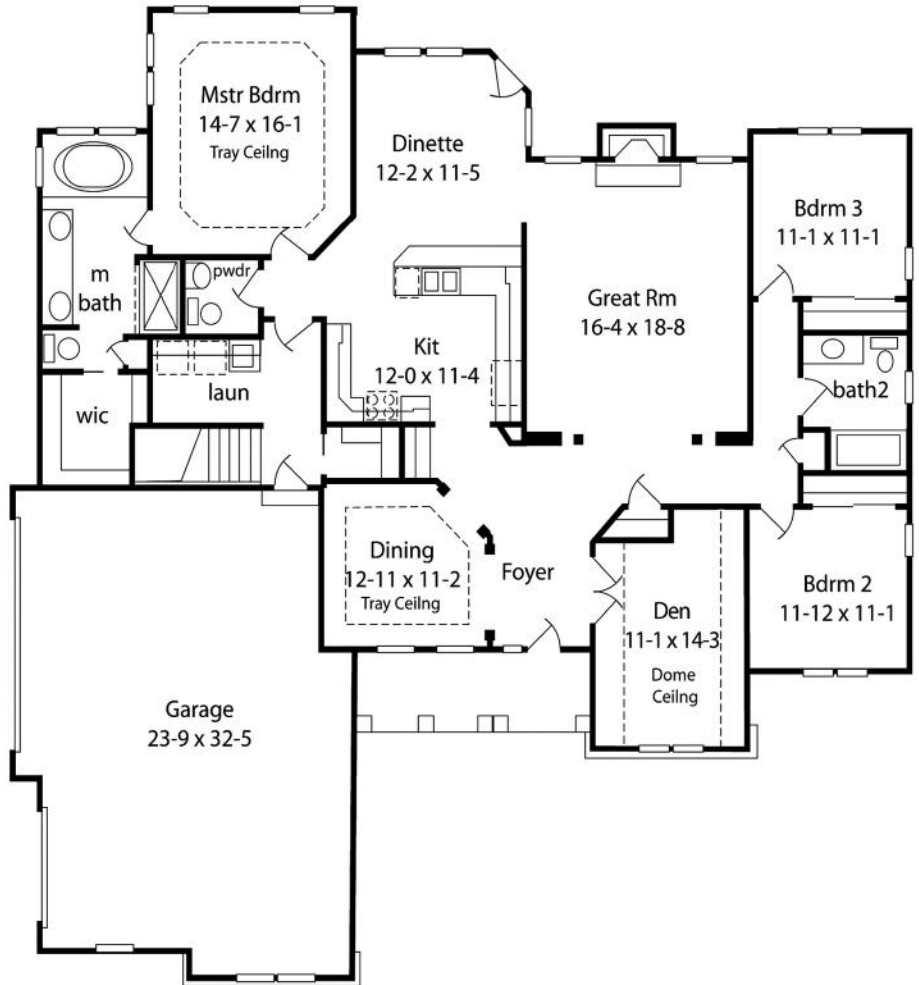

# The MADISON

## Features Included:

- 2,376 sq. ft.
- Split Bedroom Plan with 4th Bedroom Option.
- Decorative Tall Ceilings Throughout.
- Columns and Arched Openings Enhance Interior.
- 3 Car Side Entry Garage.
- Brick/quoin accents on exterior.