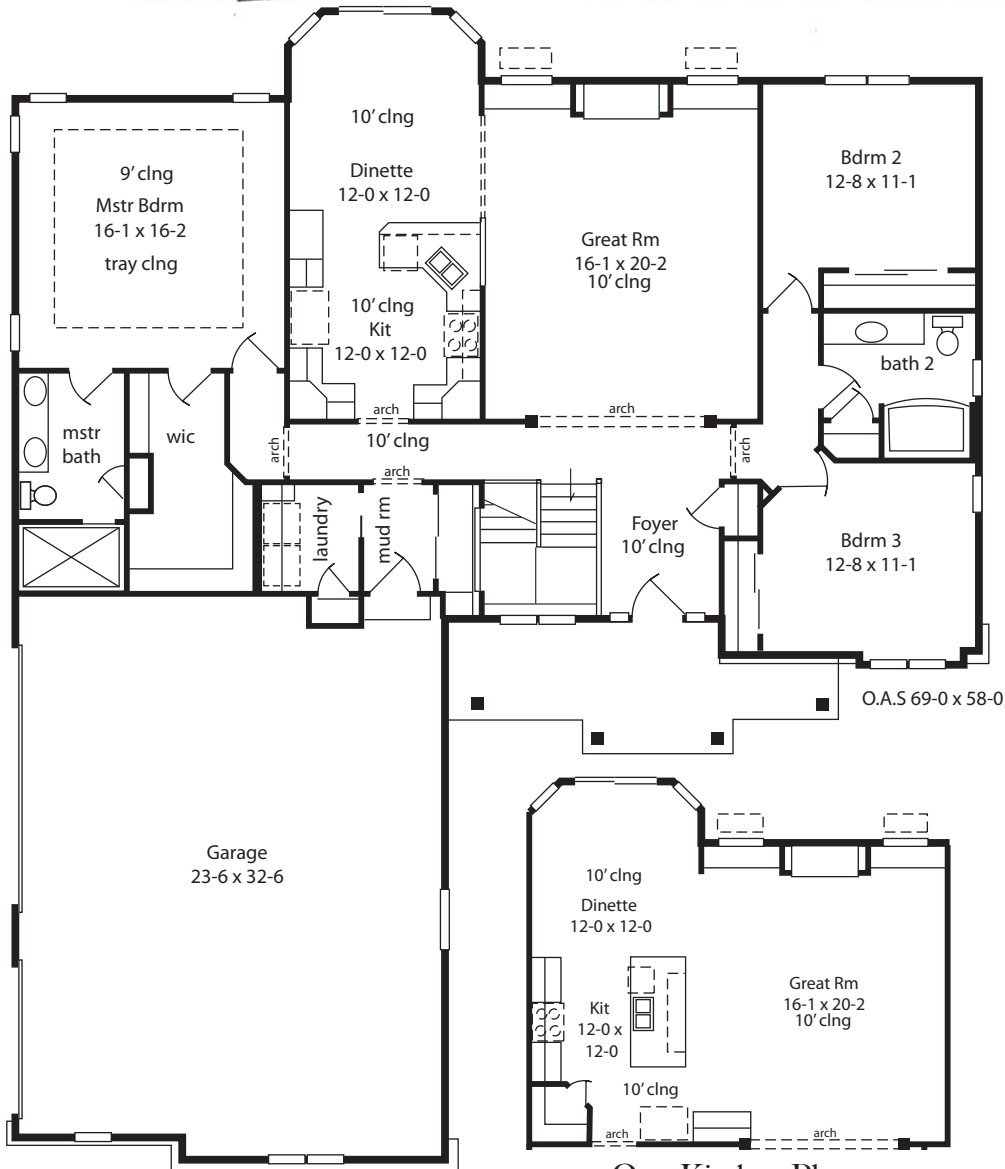

Lodi

Highlights

Elegant Master with large walk-in shower

Kitchen, Dinette, Great Room Group for gracious livability and convenience and all with 10' ceilings

Arched Openings throughout the home.

Elegant Foyer with 10' ceiling

Tray ceiling in Master Bedroom

1912 Sq Ft

plans, rm sizes and exteriors shown are subject to change without notice