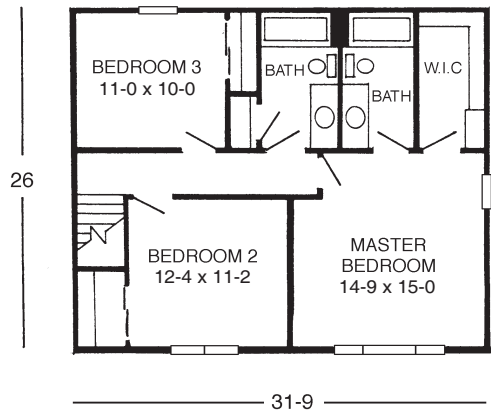

# LEXINGTON

4 Bedroom Plan Option Available

1st Floor 1100 Sq. Ft.  
2nd Floor 827 Sq. Ft.

## Lexington

1927 Sq. Ft.

**Features Included**

- Fireplace
- 3 Car Garage
- Wrap-around Porch

Plans, Room sizes,  
Exteriors as shown  
subject to change.