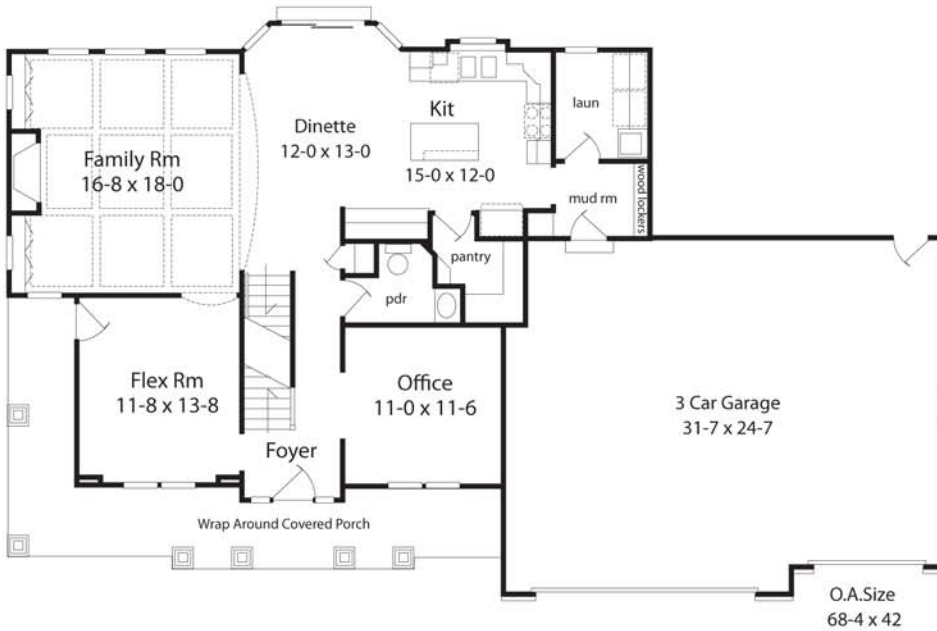

Lancaster II

Highlights

- Elegant Master Whirlpool Suite
- Coffered Ceiling Family Room w/ built in cabinets
- Four Bedroom
- Tray ceiling in Master Bedroom
- 9' Ceilings on First Floor

2470 Sq Ft

plans, rm sizes and exteriors shown are subject to change without notice