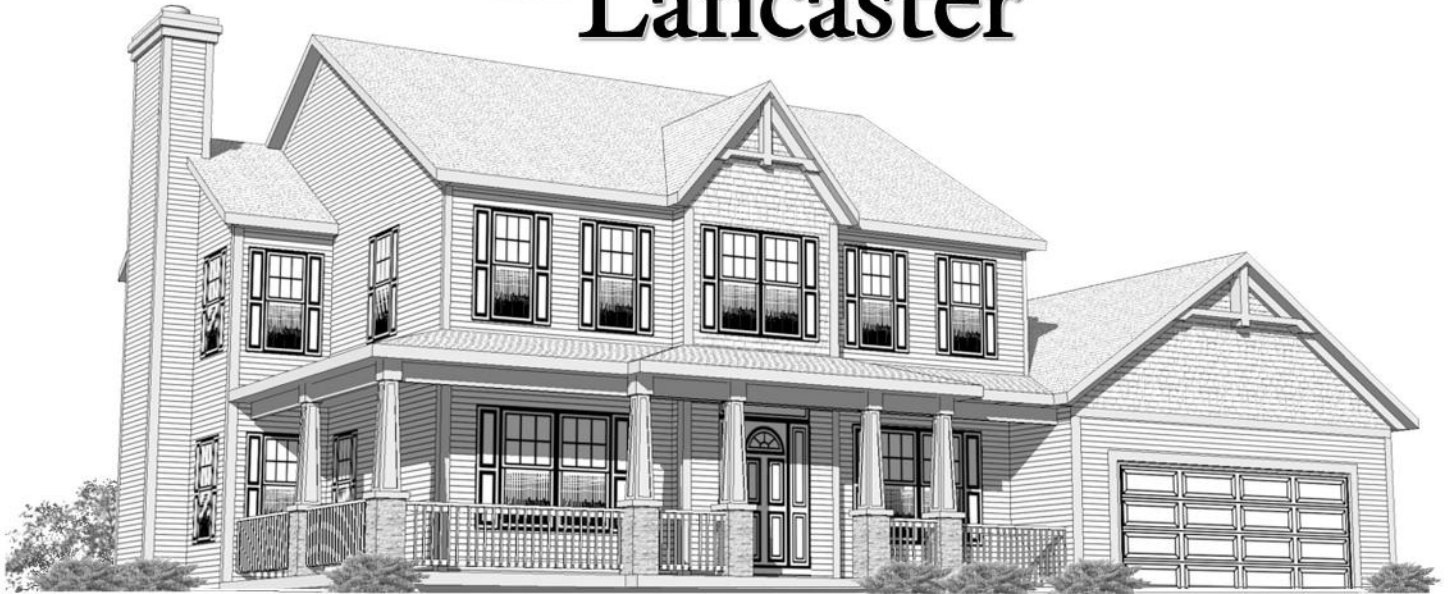

Villa Collection

The Lancaster

2,391 Sq. Ft.

Features

Charming wrap around porch w/custom brick & cedar posts.

Deluxe Kitchen w/ Work Island and Computer Station.

Elegant Master Suite

4 Bedrooms