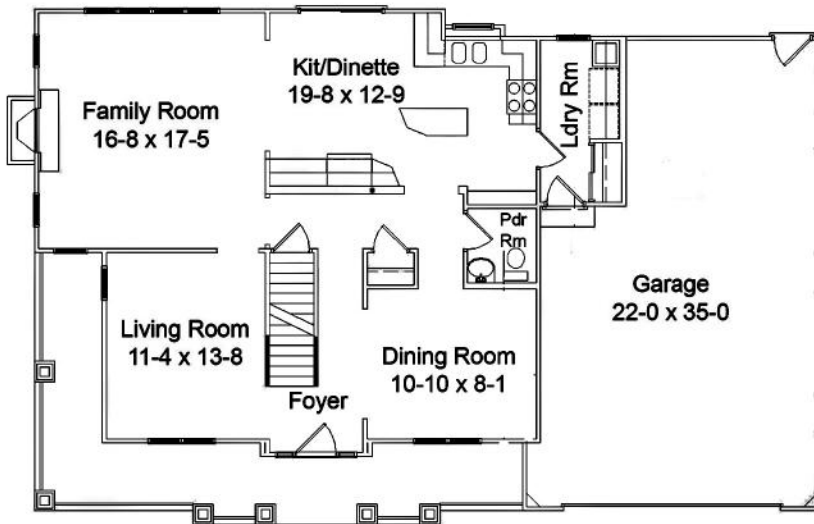

Villa Collection

The Lancaster

2,391 Sq. Ft.

Features

Charming wrap around porch w/custom brick & cedar posts.

Deluxe Kitchen w/ Work Island and Computer Station.

Elegant Master Suite

4 Bedrooms