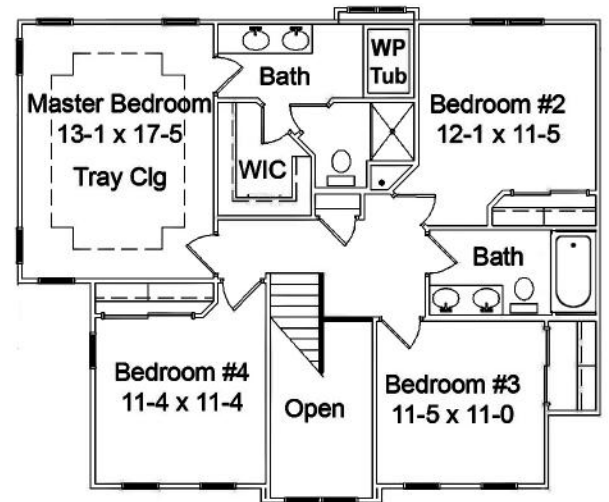

Villa Collection

The Lancaster

2,391 Sq. Ft.

Features

Charming wrap around porch w/custom brick & cedar posts.

Deluxe Kitchen w/ Work Island and Computer Station.

Elegant Master Suite

4 Bedrooms