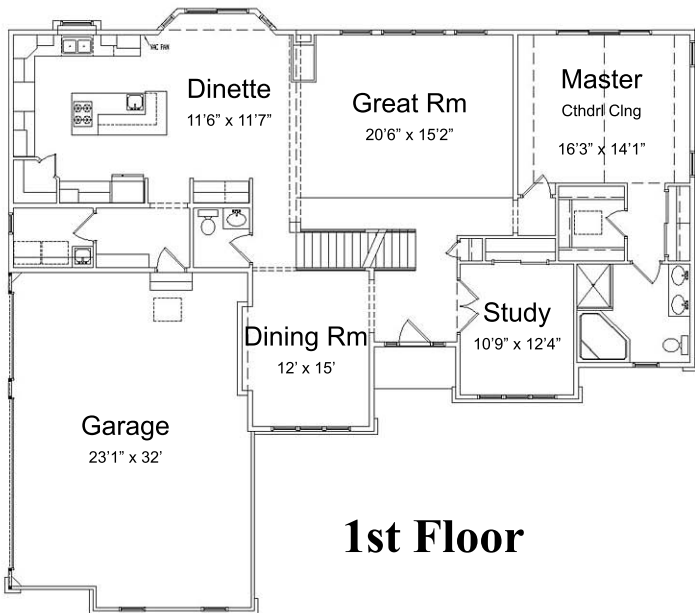

## Features Included:

- Brick Accent w/Soldier Course
- 12/12 Roof Pitch
- 3-Car Sideload Garage
- 4 Bedrm Design w/1st Flr Master
- Arches Over Walkways

**2,769 Sq. Ft.**

[www.mchomebuildersllc.com](http://www.mchomebuildersllc.com)

Plans, Room Sizes, Exteriors as shown,  
Subject to change.