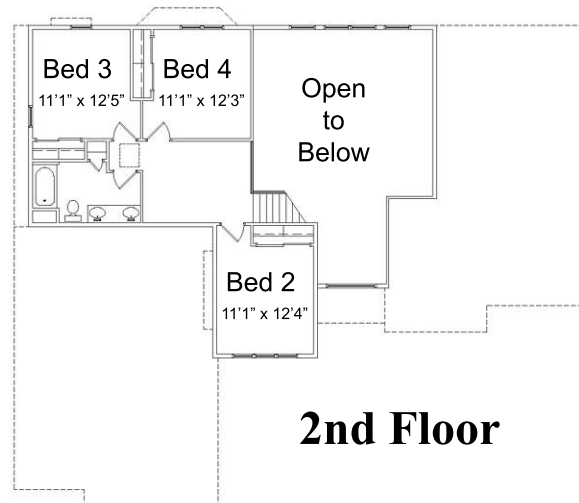

## Features Included:

- Brick Accent w/Soldier Course
- 12/12 Roof Pitch
- 3-Car Sideload Garage
- 4 Bedrm Design w/1st Flr Master
- Arches Over Walkways

**2,769 Sq. Ft.**

[www.mchomebuildersllc.com](http://www.mchomebuildersllc.com)

Plans, Room Sizes, Exteriors as shown,  
Subject to change.