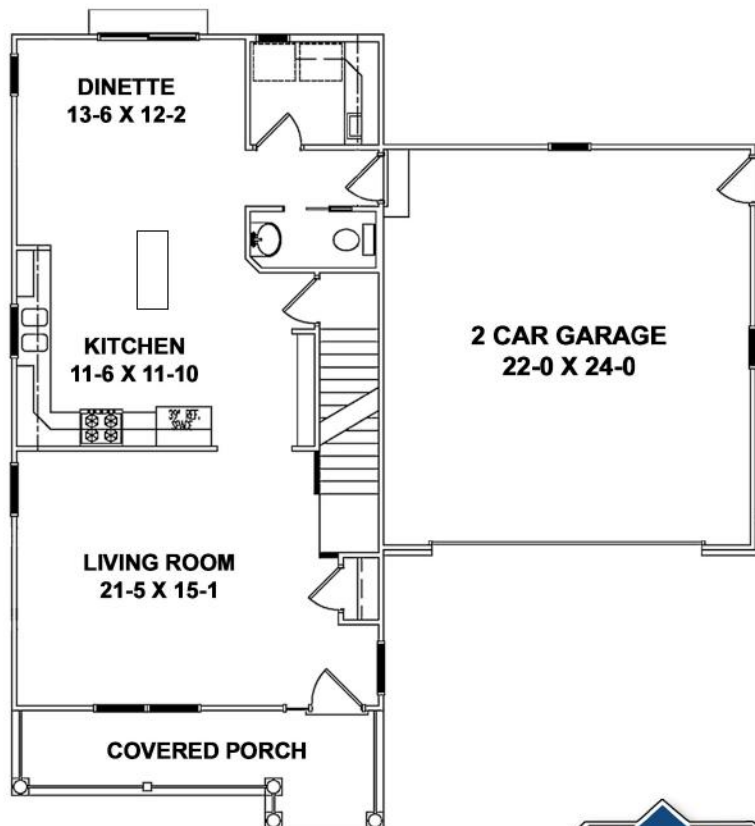

Villa Collection

The Kenworth

1,776 Sq. Ft.

Features

- Covered Front Porch**
- Spacious Kitchen w/Work Island**
- Loft with Computer Desk**
- 3 Bedrooms**