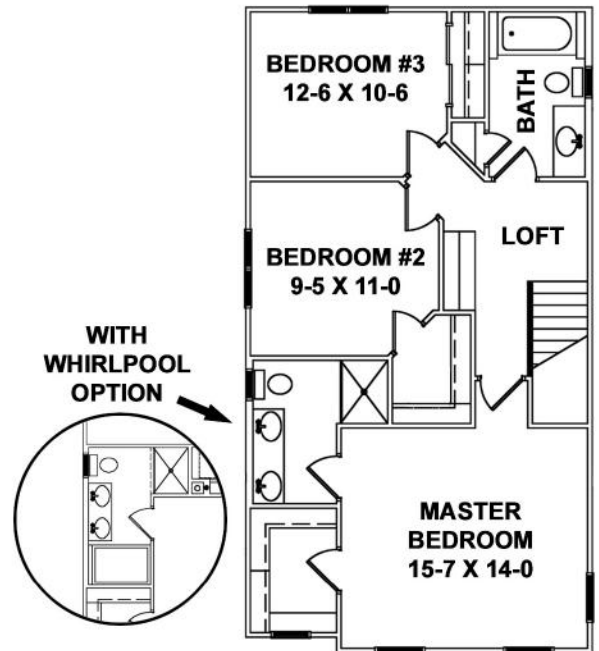

Villa Collection

The Kenworth

1,776 Sq. Ft.

Features

- Covered Front Porch**
- Spacious Kitchen w/Work Island**
- Loft with Computer Desk**
- 3 Bedrooms**