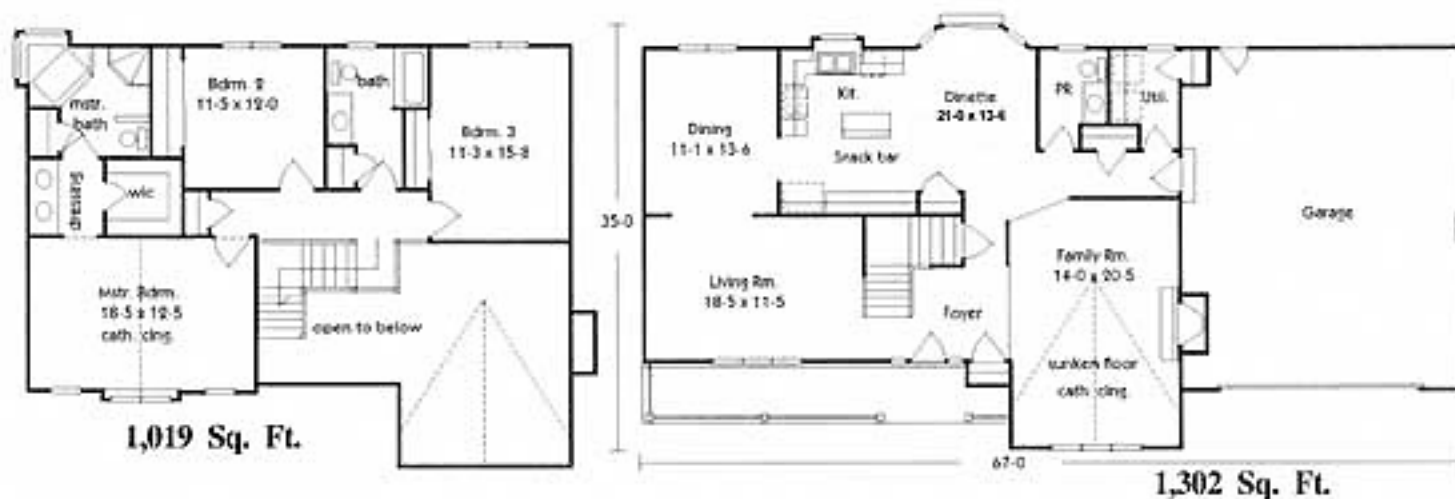

The KENSINGTON

Features Included:

- 2,321 Sq. Ft.
- Whirlpool Suite
- Cathedral Ceiling and Sunken Floor in Family Room
- Large Farm Style Porch

www.mastercraftbuilders.com

Plans, Room Sizes, Exteriors subject to change.