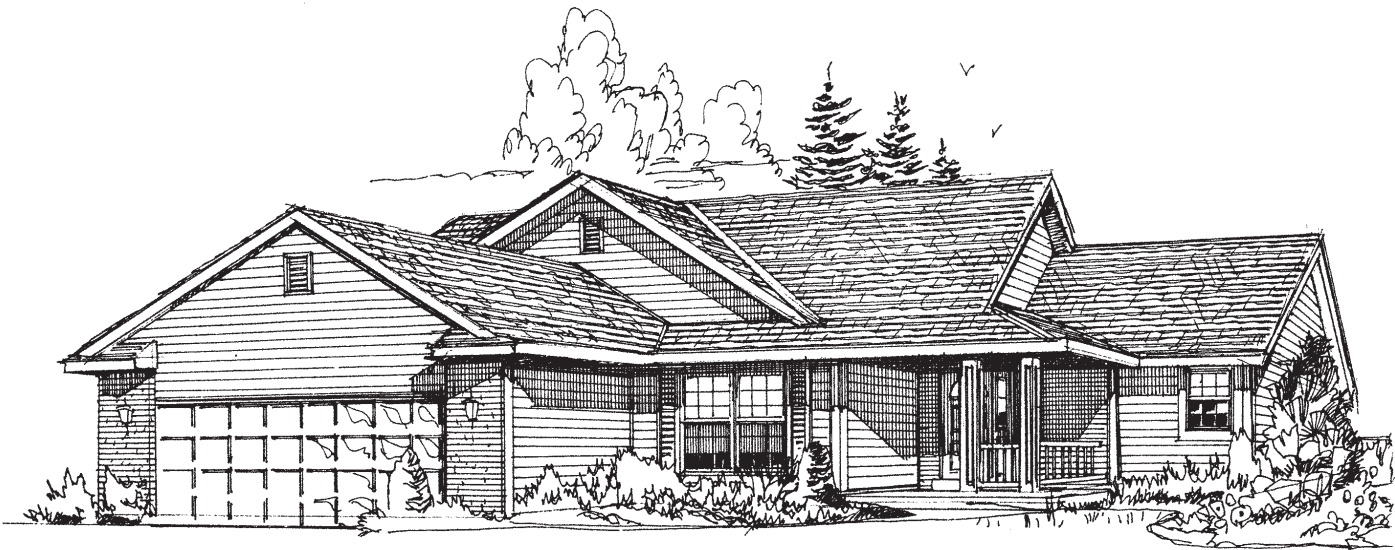

HAWTHORN

Hawthorn

1636 Sq. Ft.

Features Included

- Whirlpool Suite
- Cathedral Ceiling in Master Suite
- 10-6 ceiling in Great Room
- Half Wall at Open Stairs

Plans, Room sizes,
Exteriors as shown
subject to change.