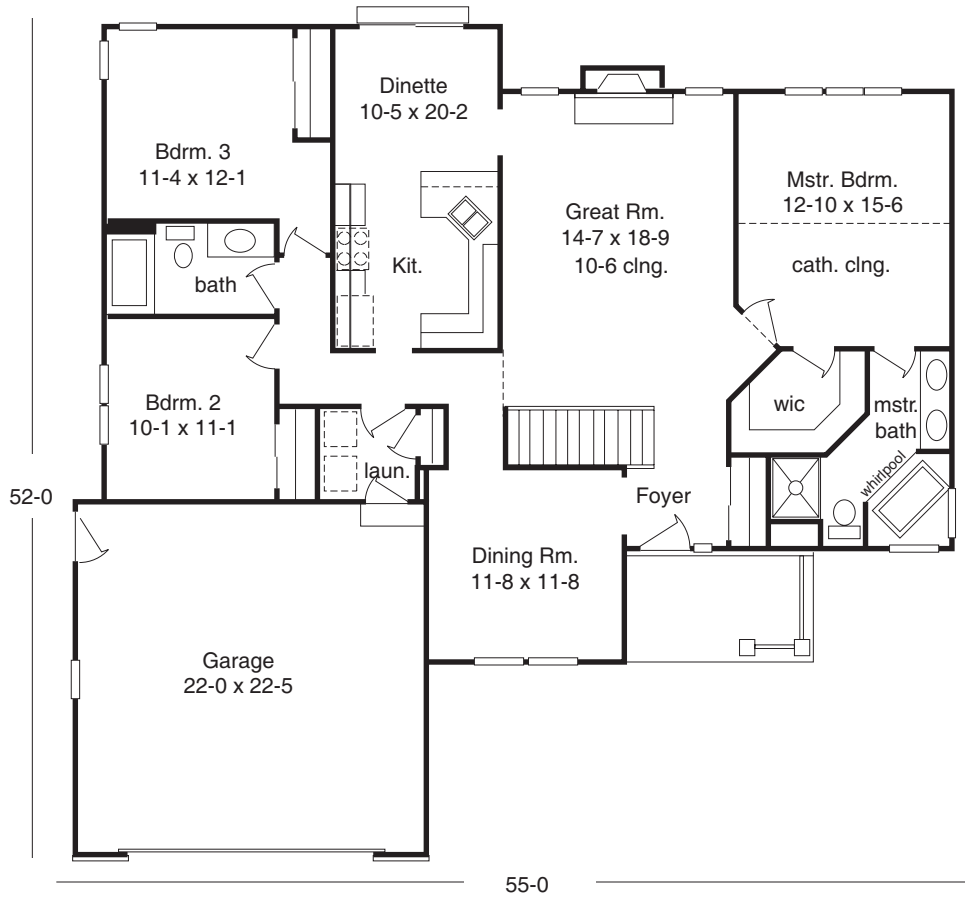

HAWTHORN

Hawthorn

1636 Sq. Ft.

Features Included

- Whirlpool Suite
- Cathedral Ceiling in Master Suite
- 10-6 ceiling in Great Room
- Half Wall at Open Stairs

Plans, Room sizes,
Exteriors as shown
subject to change.