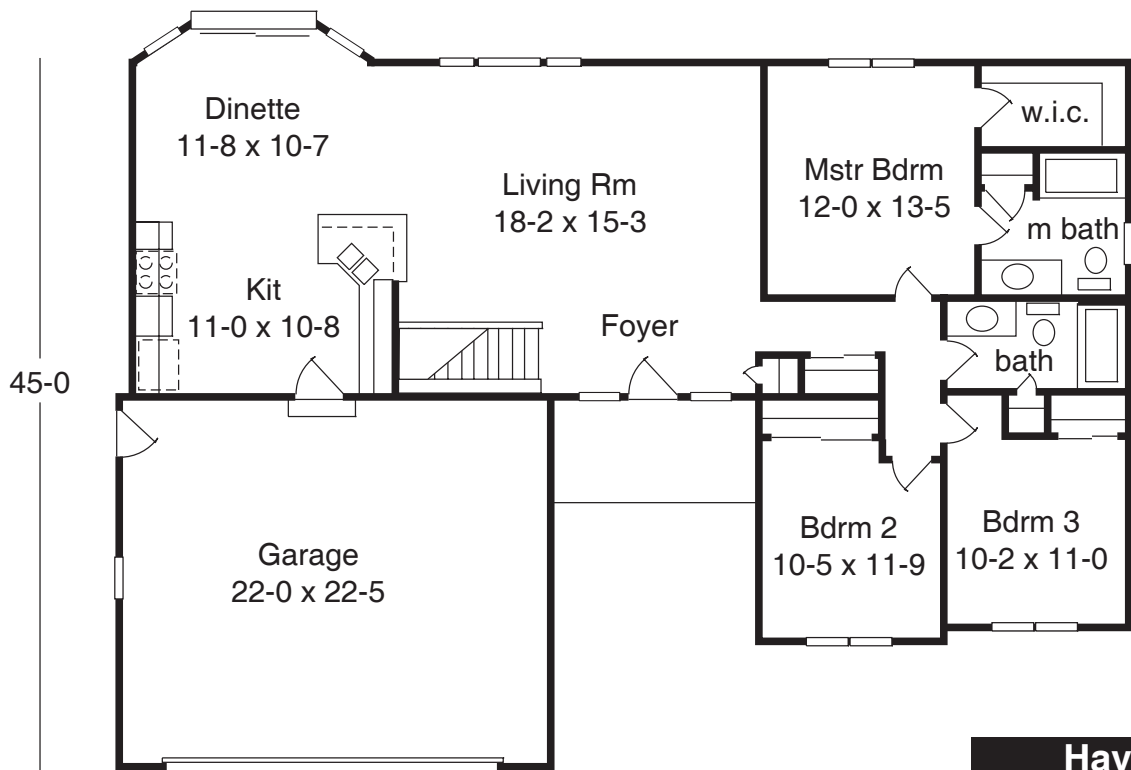

HAVEN II

Haven II

1359 Sq. Ft.

Features Included

- Covered Front Porch
- Large Living Room
- Master Bedroom Suite

Plans, Room sizes,
Exteriors as shown
subject to change.