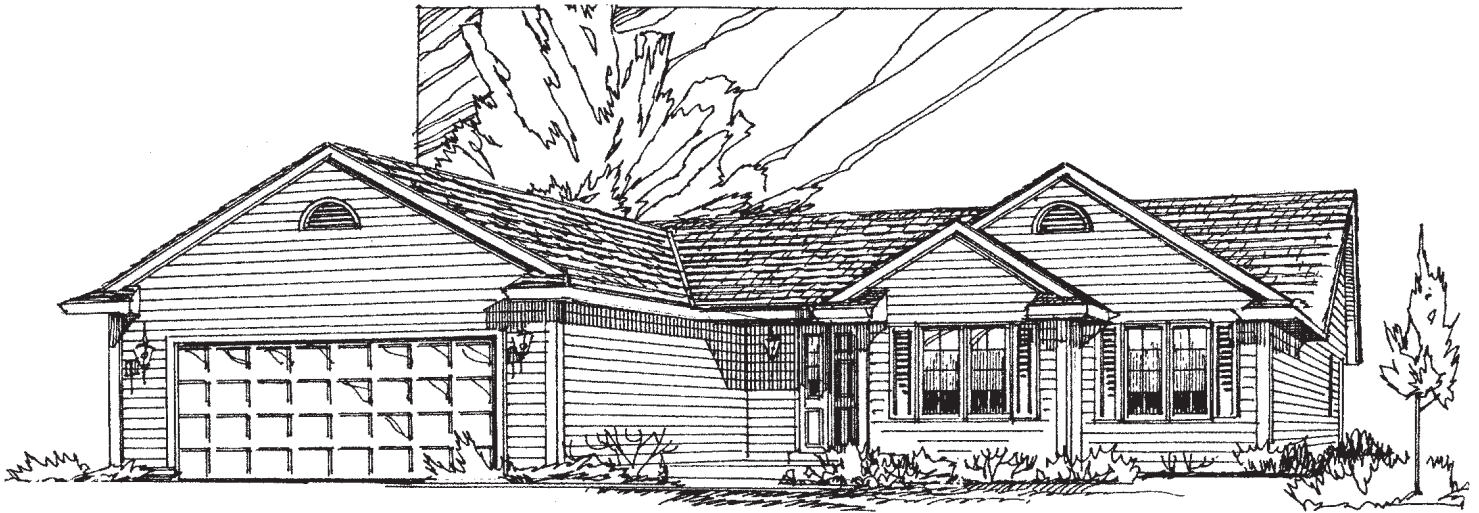

HAVEN II

Haven II

1359 Sq. Ft.

Features Included

- Covered Front Porch
- Large Living Room
- Master Bedroom Suite

Plans, Room sizes,
Exteriors as shown
subject to change.