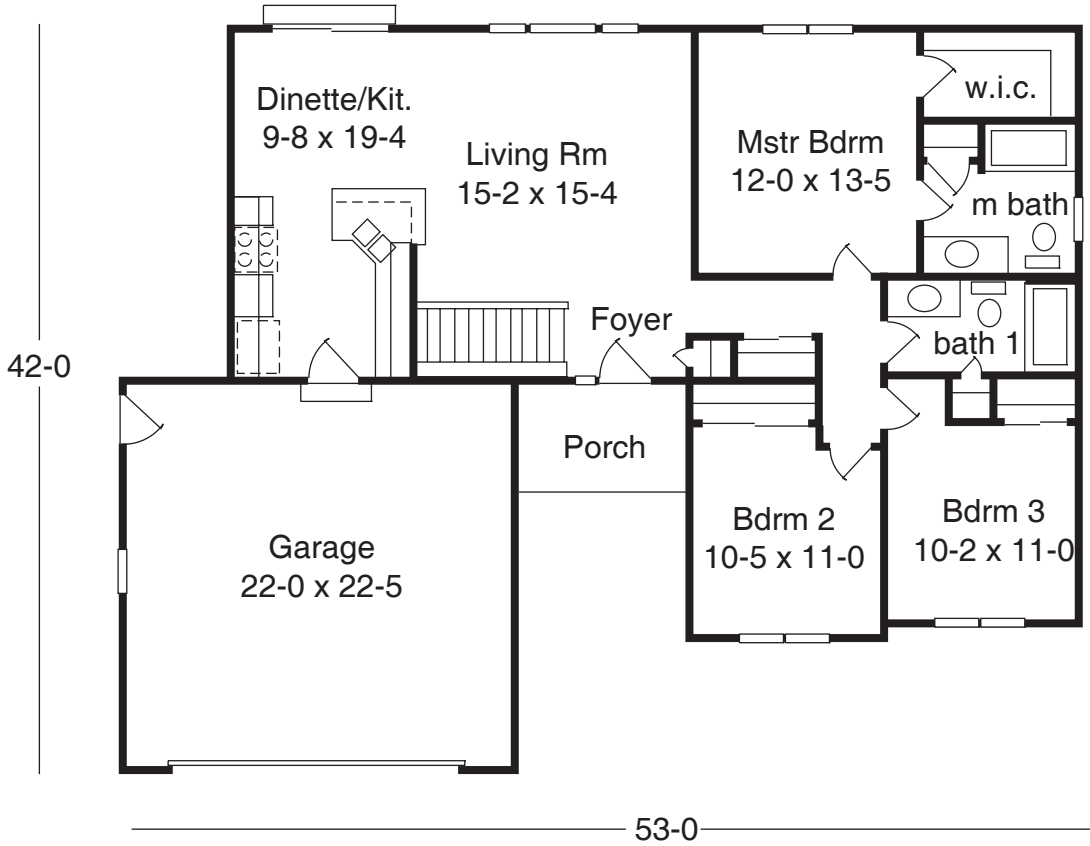

HAVEN

Haven

1241 Sq. Ft.

Features Included

- Covered Front Porch
- Master Bedroom Suite
- Large Living Room

Plans, Room sizes,
Exteriors as shown
subject to change.