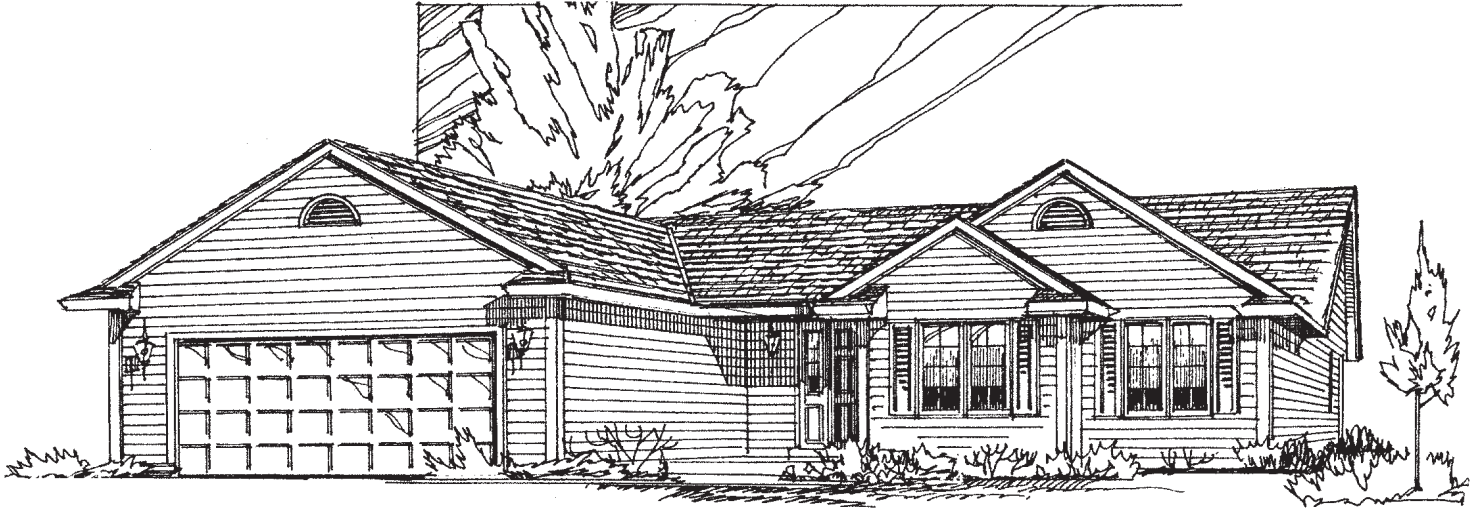

HAVEN

Haven

1241 Sq. Ft.

Features Included

- Covered Front Porch
- Master Bedroom Suite
- Large Living Room

Plans, Room sizes,
Exteriors as shown
subject to change.