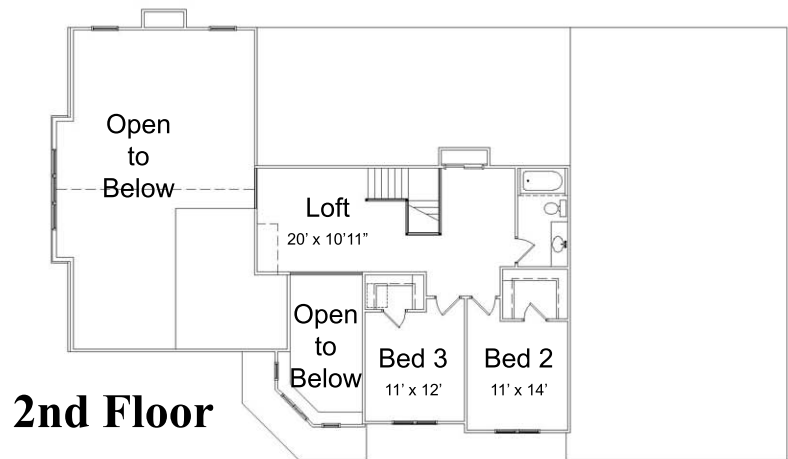

The HASENFANG

Features Included:

- 1st Floor Master
- 10' Ceiling w/Cthdrl Ceiling in Living Room
- Whirlpool Tub w/Tile Allowance
- 4-Car Garage
- Brick Accent

1st Floor

3,097 Sq. Ft.

2nd Floor

www.mchomebuildersllc.com

Plans, Room Sizes, Exteriors as shown,
Subject to change.