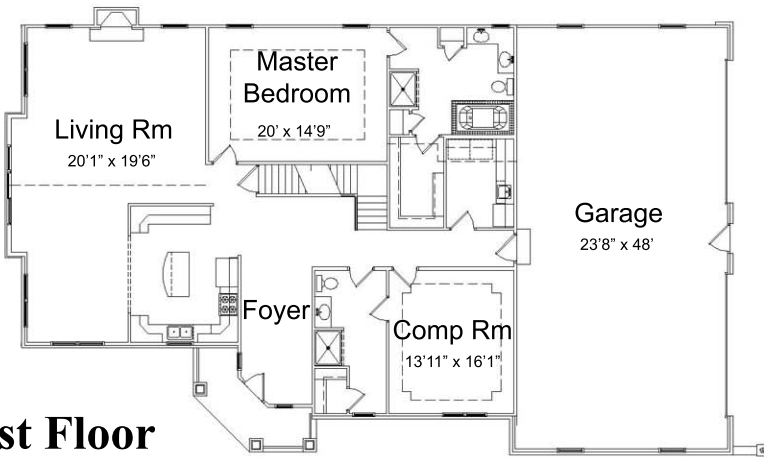

The HASENFANG

Features Included:

- 1st Floor Master
- 10' Ceiling w/Cthdrl Ceiling in Living Room
- Whirlpool Tub w/Tile Allowance
- 4-Car Garage
- Brick Accent

1st Floor

3,097 Sq. Ft.

2nd Floor

www.mchomebuildersllc.com

Plans, Room Sizes, Exteriors as shown,
Subject to change.