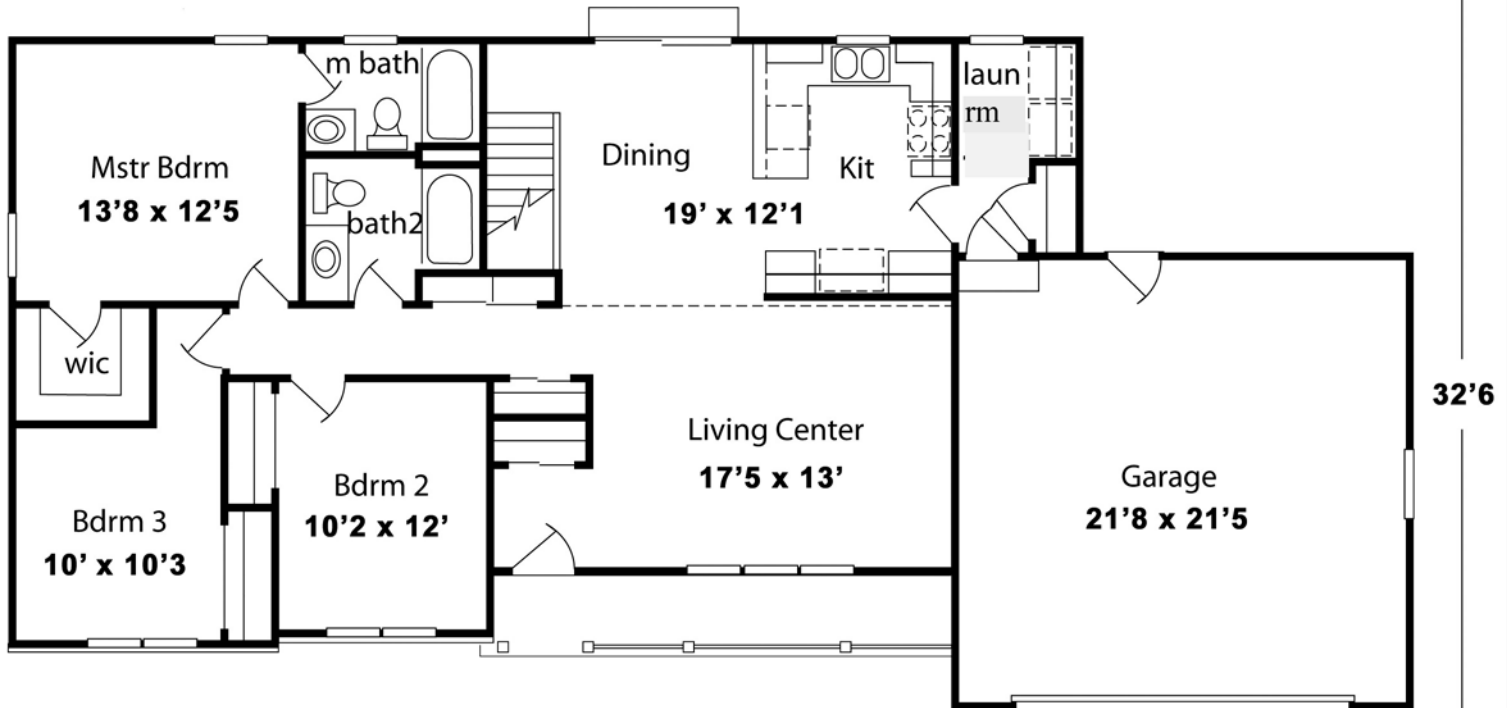

The GENEVA

OPTION B

68'

Features Included:

- 1,338 sq. ft.
- Cathedral Ceilings in Foyer, Living Room, Kitchen and Dinette.
- Large Covered Front Porch.

www.mastercraftbuilders.com

Plans, Room Sizes, Exteriors subject to change.