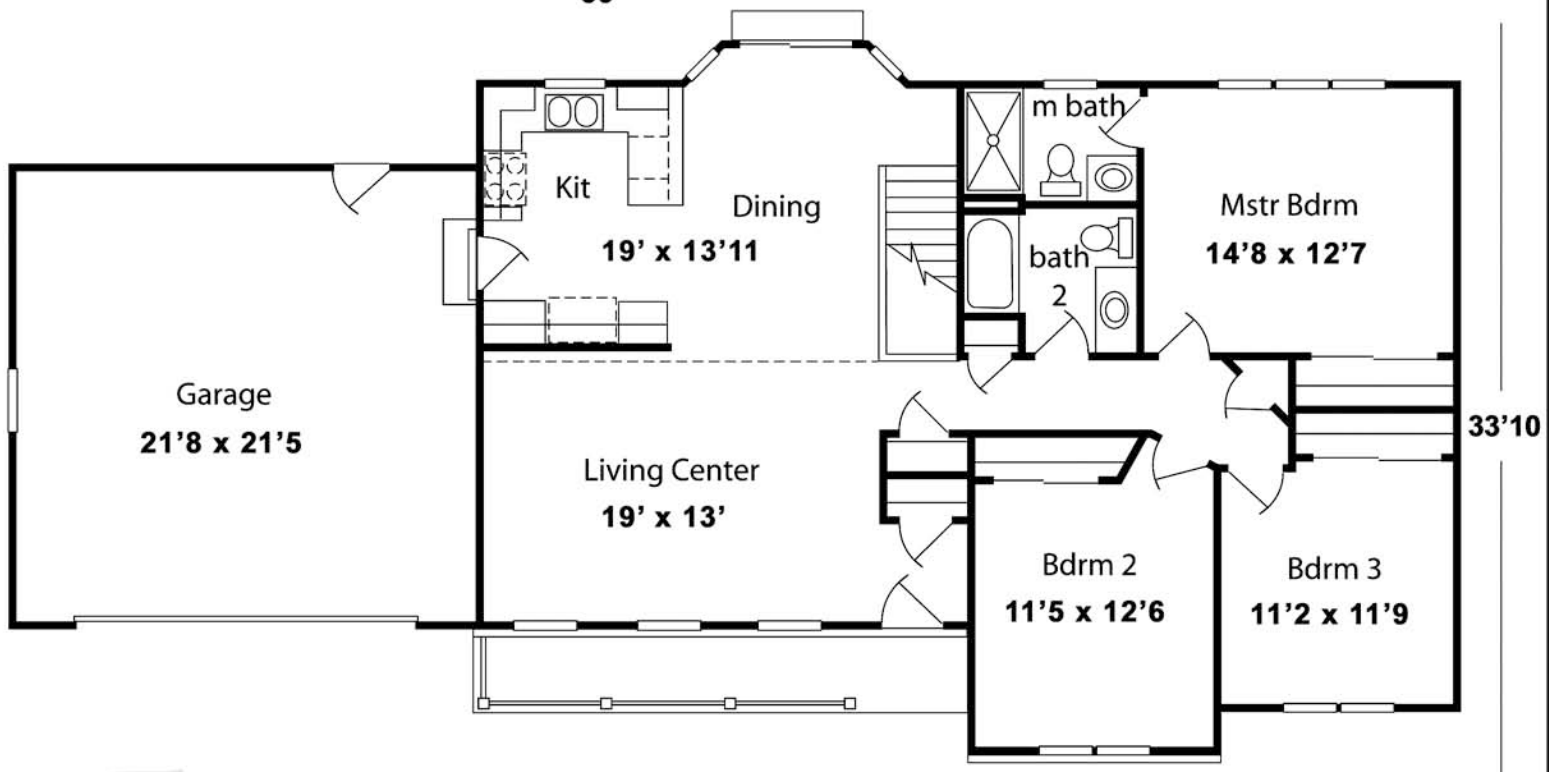

# The GENEVA

OPTION A

69'

## Features Included:

- 1,356 sq. ft.
- Cathedral Ceilings in Foyer, Living Room, Kitchen and Dinette.
- Large Covered Front Porch.

[www.mastercraftbuilders.com](http://www.mastercraftbuilders.com)

Plans, Room Sizes, Exteriors subject to change.