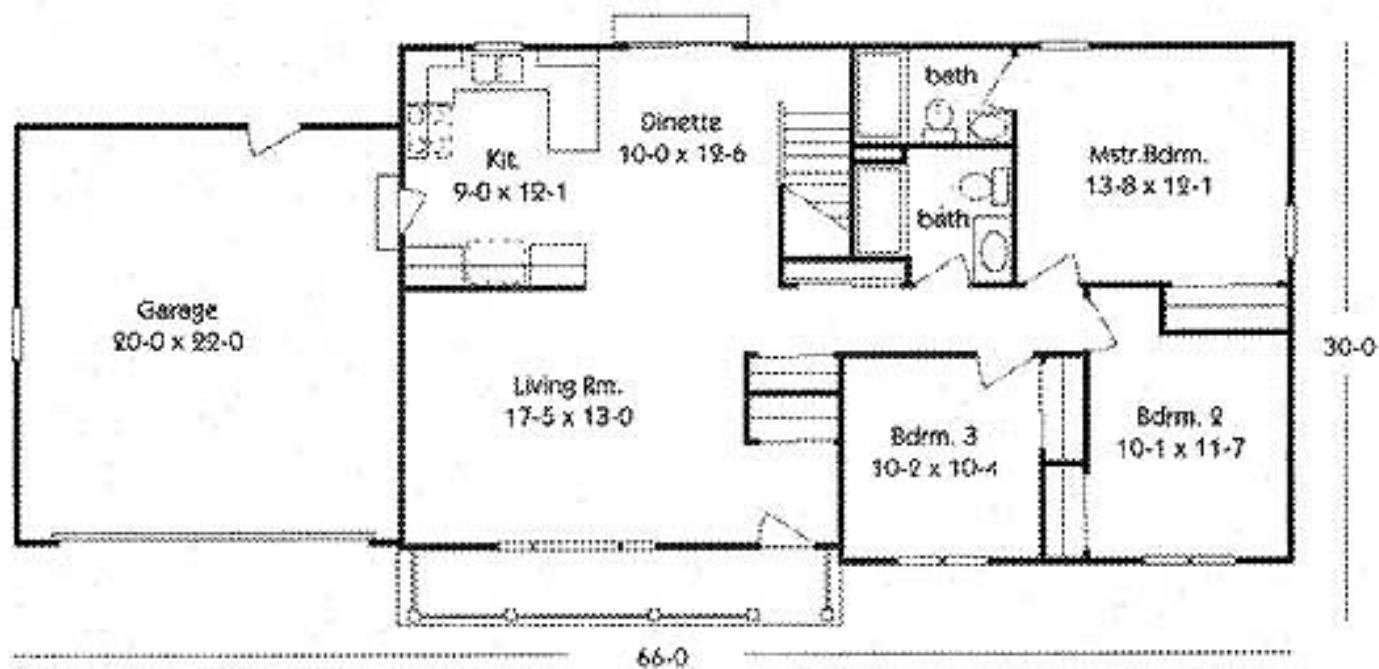

GENEVA

Geneva

1220 Sq. Ft.

Features Included

- Large Ft. Porch
- Mstr. Bedroom Suite
- Two Full Baths

Plans, Room sizes
Exceeds as shown
subject to change

MasterCraft
CUSTOM BUILDERS

© Copy Right Mastercraft Builders 1990