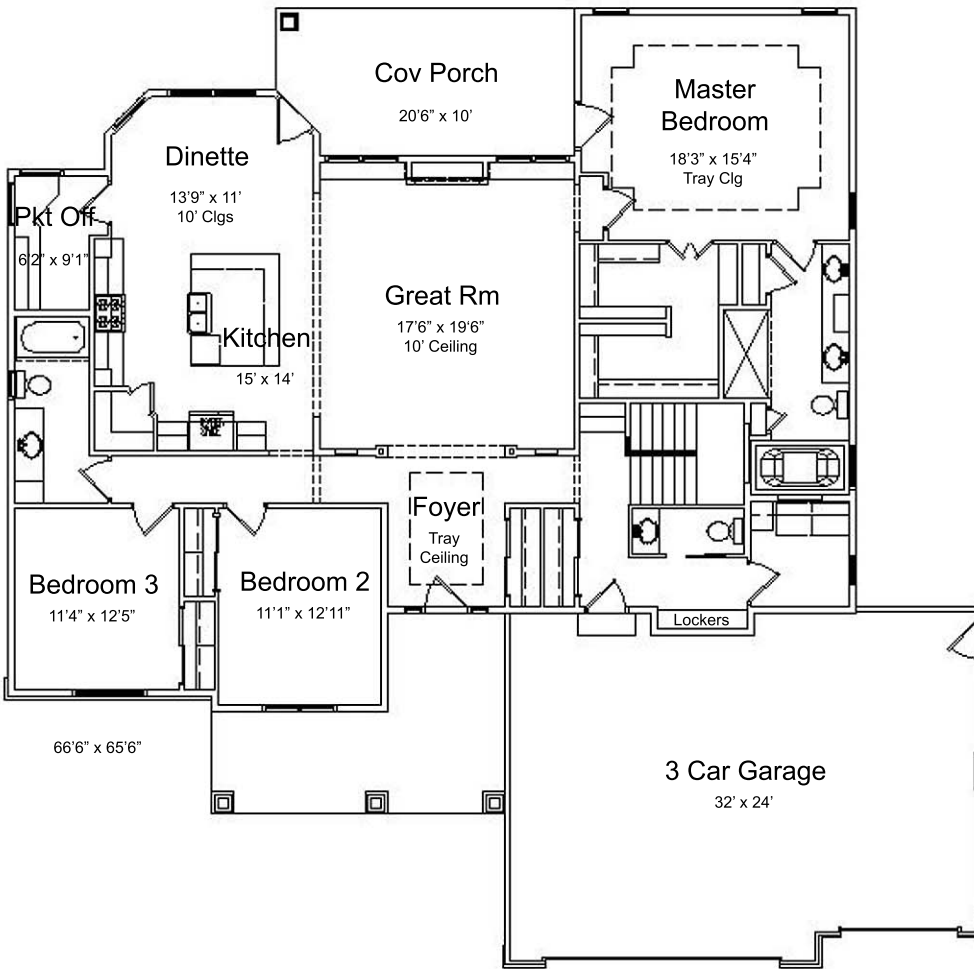

The GENESIS II

Features Included:

- 3 Bedrooms
- 2-1/2 Bathrooms
- 3 Car Garage
- Open Concept Kitchen
- Elegant Master Suite w/ Whirlpool & Tile Shower
- 10' Ceilings Main Rooms & 9' Ceilings Elsewhere
- Pocket Office
- Great Room /w Fireplace & Cabinets

www.mchomebuildersllc.com

2,240 Sq. Ft.

Plans, Room Sizes, Exteriors as shown,
Subject to change.