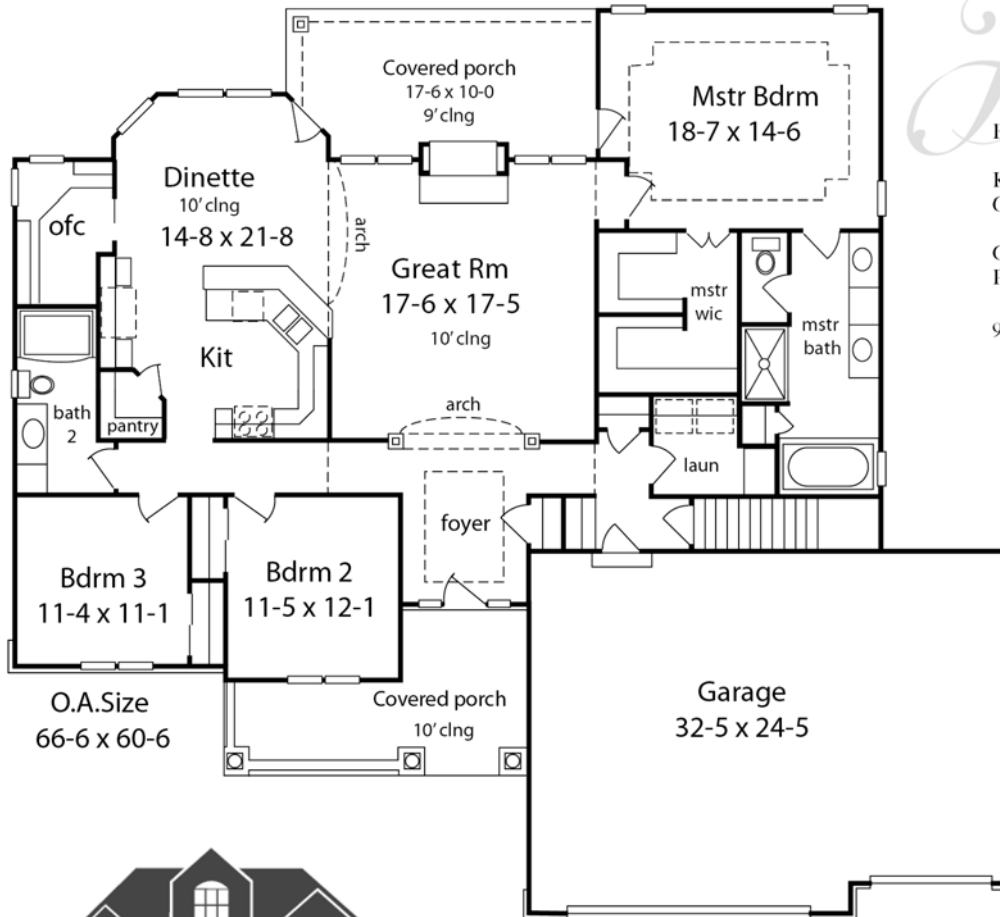

# Genesis

## Highlights

Elegant Master Whirlpool Suite

Kitchen, Dinette, Family Room  
Group for gracious livability and convenience

Covered patio Two-way Fireplace  
Pocket Office

9' Ceilings

2028 Sq, Ft

[www.mastercraftbuilders.com](http://www.mastercraftbuilders.com)

plans, rm sizes and exteriors shown  
are subject to change without notice