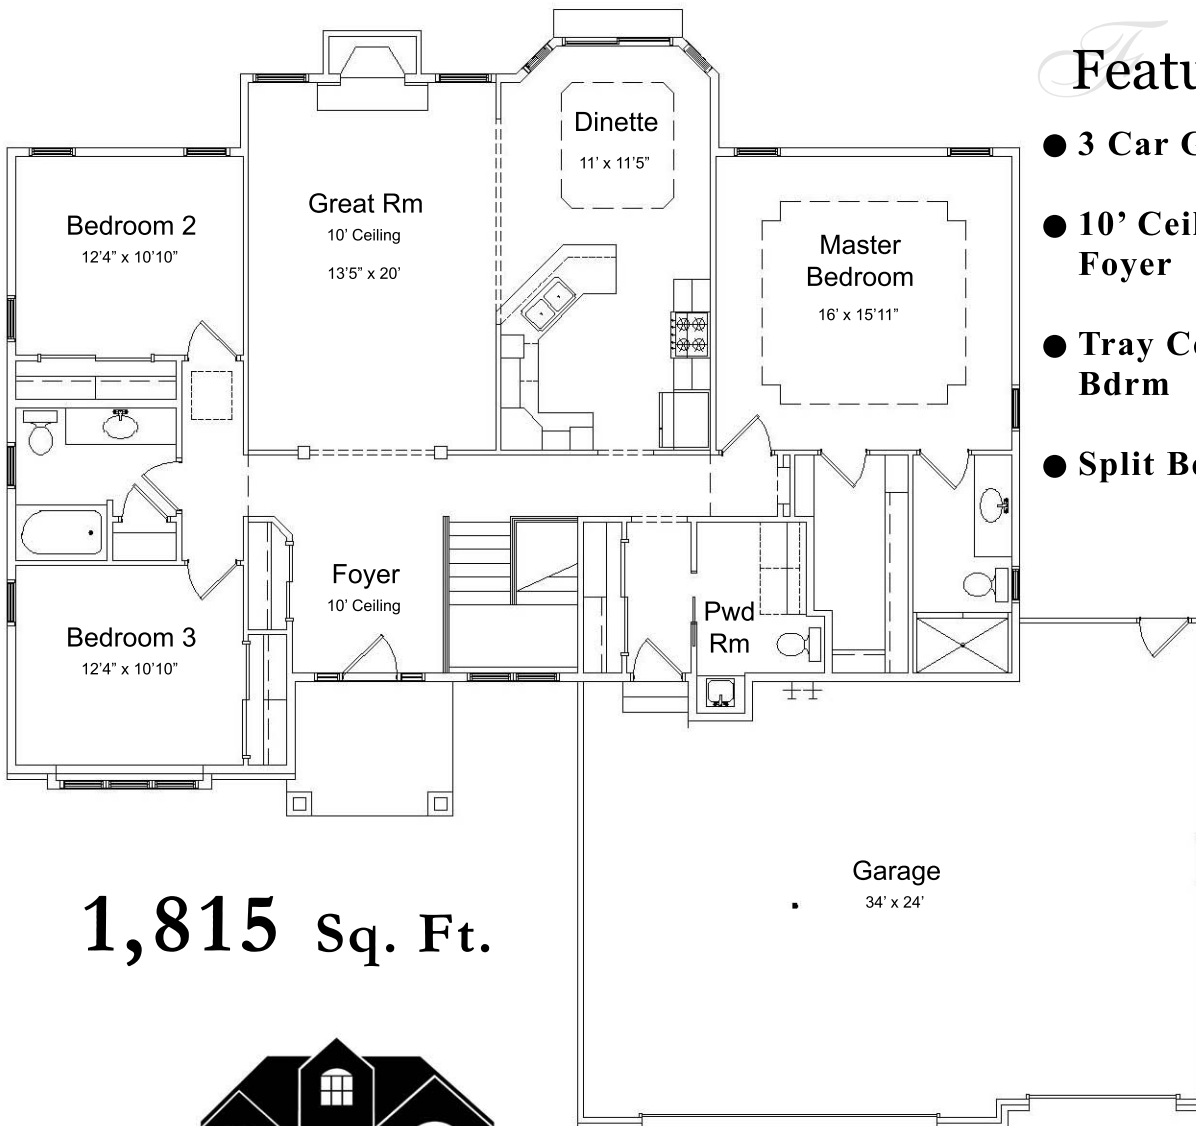

The DENVER II

Features Included:

- 3 Car Garage
- 10' Ceiling in Grt Rm and Foyer
- Tray Ceiling in Master Bdrm
- Split Bedroom

1,815 Sq. Ft.

www.mchomebuildersllc.com

Plans, Room Sizes, Exteriors as shown,
Subject to change.