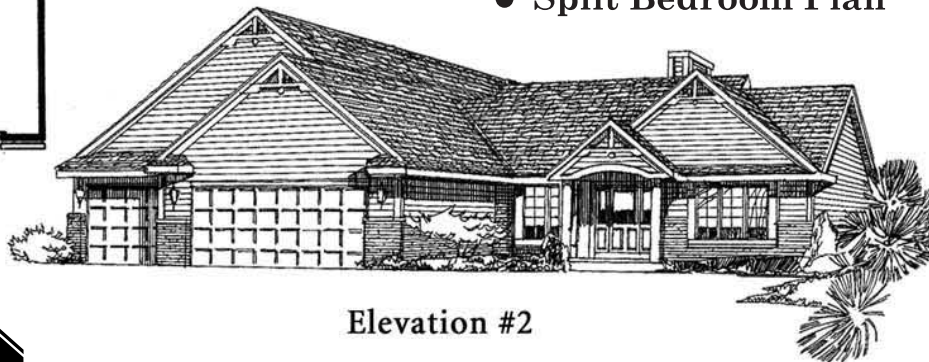

The DENVER

Elevation #1

DENVER

1,744 Sq. Ft.

Features Included:

- Private Master Suite
- Cathedral Ceilings in Kitchen, Dinette & Great Room
- Fireplace
- Split Bedroom Plan

Elevation #2

www.mastercraftbuilders.com

Plans, Room Sizes, Exteriors
Subject to change.