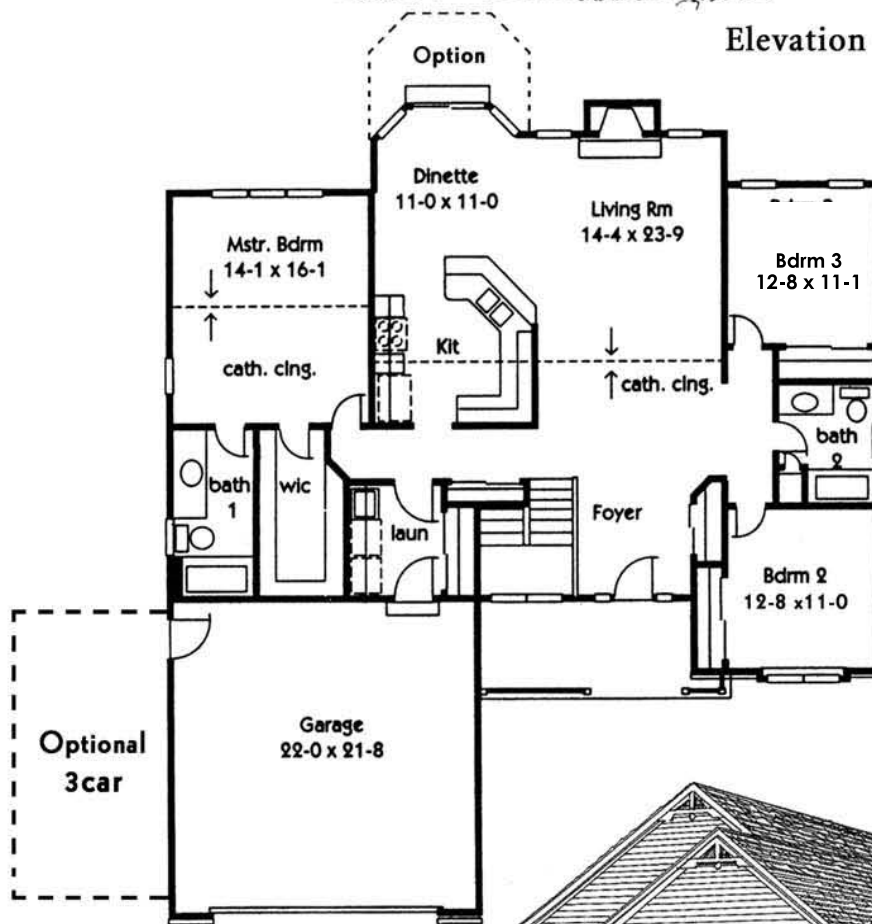

The DENVER

Elevation #1

DENVER

1,744 Sq. Ft.

Features Included:

- Private Master Suite
- Cathedral Ceilings in Kitchen, Dinette & Great Room
- Fireplace
- Split Bedroom Plan

Elevation #2

www.mastercraftbuilders.com

Plans, Room Sizes, Exteriors
Subject to change.