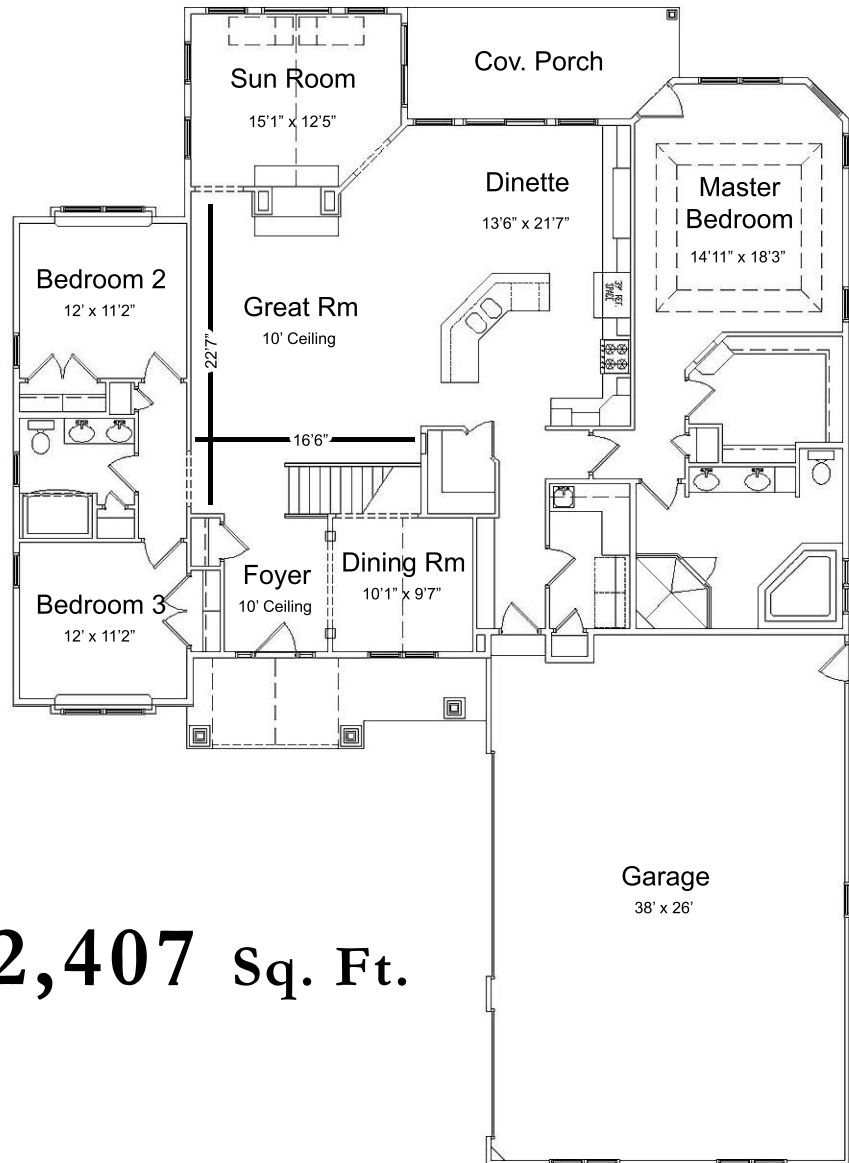

The DECHIN

Features Included:

- 10' Ceilings
- 14' Cathdrl. Ceiling
- 2-way Fireplace
- Walk-in Pantry
- Stone Accents
- Whirlpool
- Spacious Office
- Wood Lockers in Mudroom
- Arches Over Walkways

2,407 Sq. Ft.

www.mchomebuildersllc.com

Plans, Room Sizes, Exteriors as shown,
Subject to change.