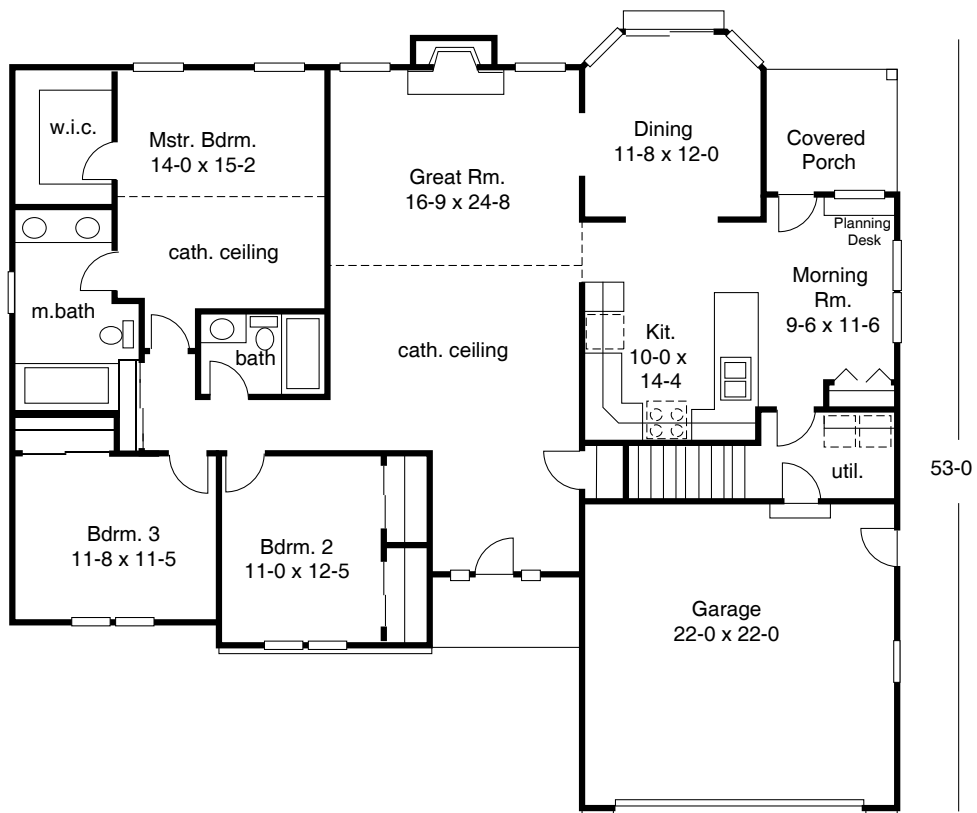

DANBURY

58-0

53-0

Danbury

1912 Sq. Ft.

Features Included

- Brick Exterior Accents
- Fireplace
- Cathedral Ceiling
- Covered Porch

© COPY RIGHT MASTERCRAFT BUILDERS 1996

Plans, Room sizes,
Exteriors as shown
subject to change.