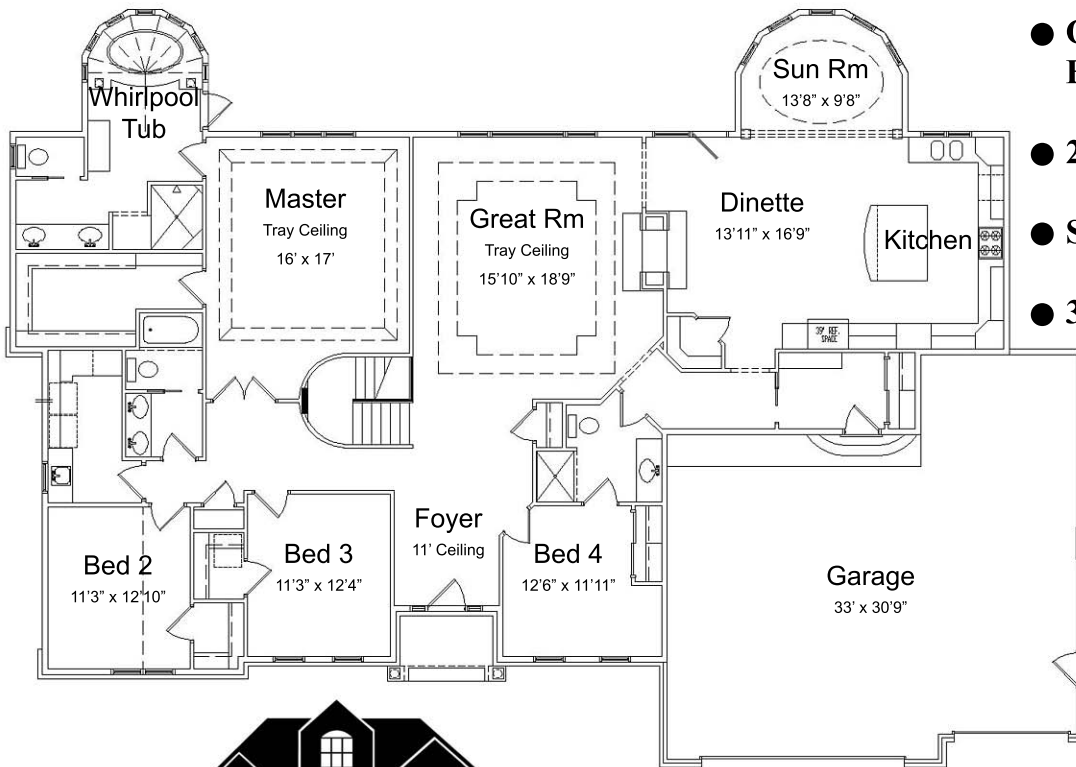

The WILLOWBROOK II

Features Included:

- Brick Accent on Front Elev
- 4 Bedroom Design
- Oval Whirlpool in Master Bath w/Tile Allowance
- 2-Way Fireplace
- Spacious Kitchen w/Island
- 3-Car Garage

2,910 Sq. Ft.

www.mchomebuildersllc.com

Plans, Room Sizes, Exteriors as shown,
Subject to change.