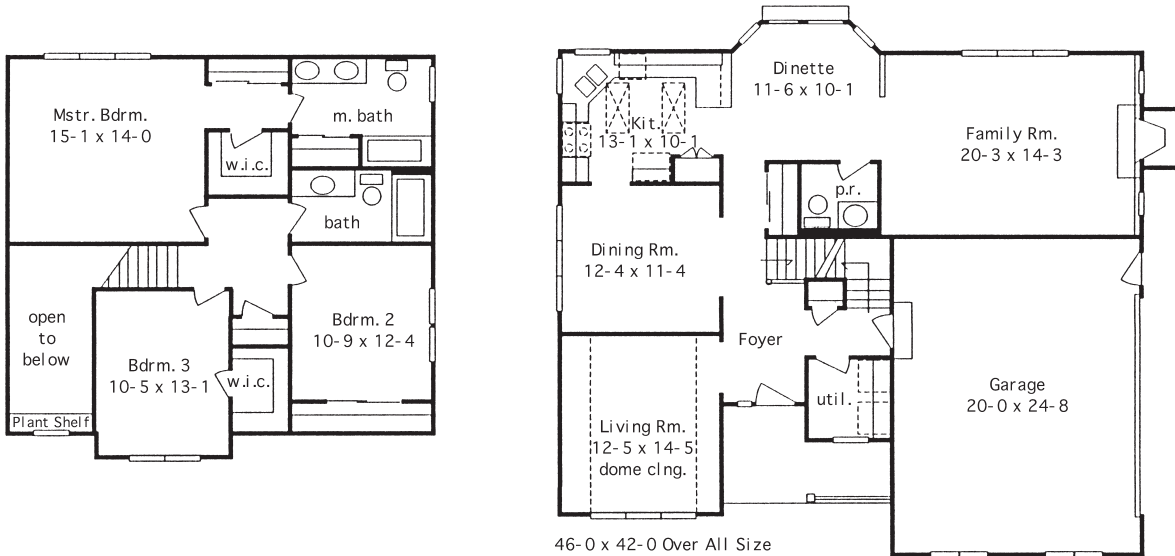

CRAWFORD II

1st Floor 1188 Sq. Ft.
2nd Floor 1021 Sq. Ft.

Crawford II

2209 Sq. Ft.

Features Included

- 2 Story Foyer
- Domed Living Room
- Full Wall Fireplace

Plans, Room sizes,
Exteriors as shown
subject to change.