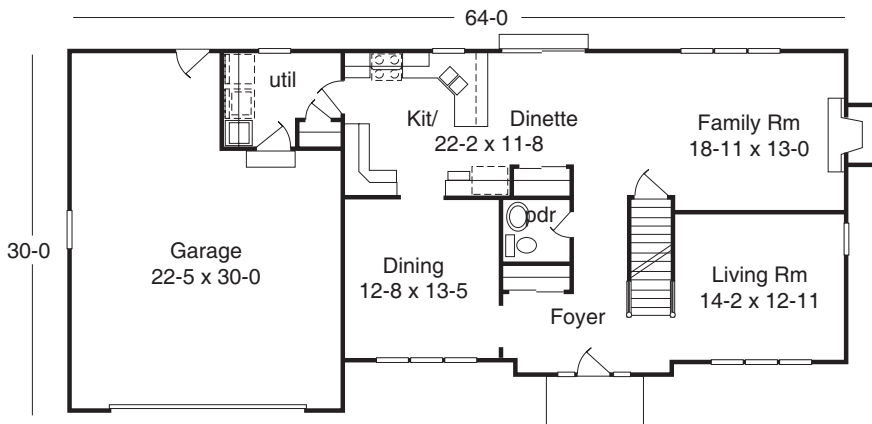

COUNTRYSIDE

1188 Sq. Ft.

1190 Sq. Ft.

Countryside

2378 Sq. Ft.

Features Included

- Master Suite
- Family Room w/Fireplace
- Formal Living Room & Dining Room

Plans, Room sizes,
Exteriors as shown
subject to change.