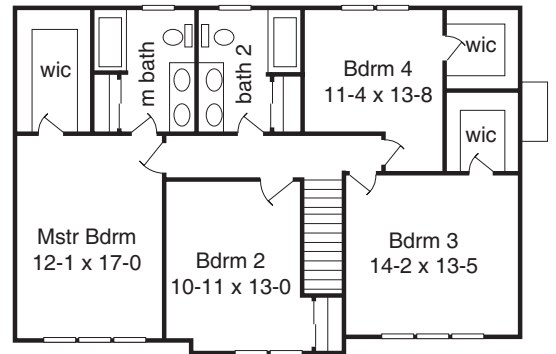

COUNTRYSIDE

1188 Sq. Ft.

1190 Sq. Ft.

Countryside

2378 Sq. Ft.

Features Included

- Master Suite
- Family Room w/Fireplace
- Formal Living Room & Dining Room

Plans, Room sizes,
Exteriors as shown
subject to change.