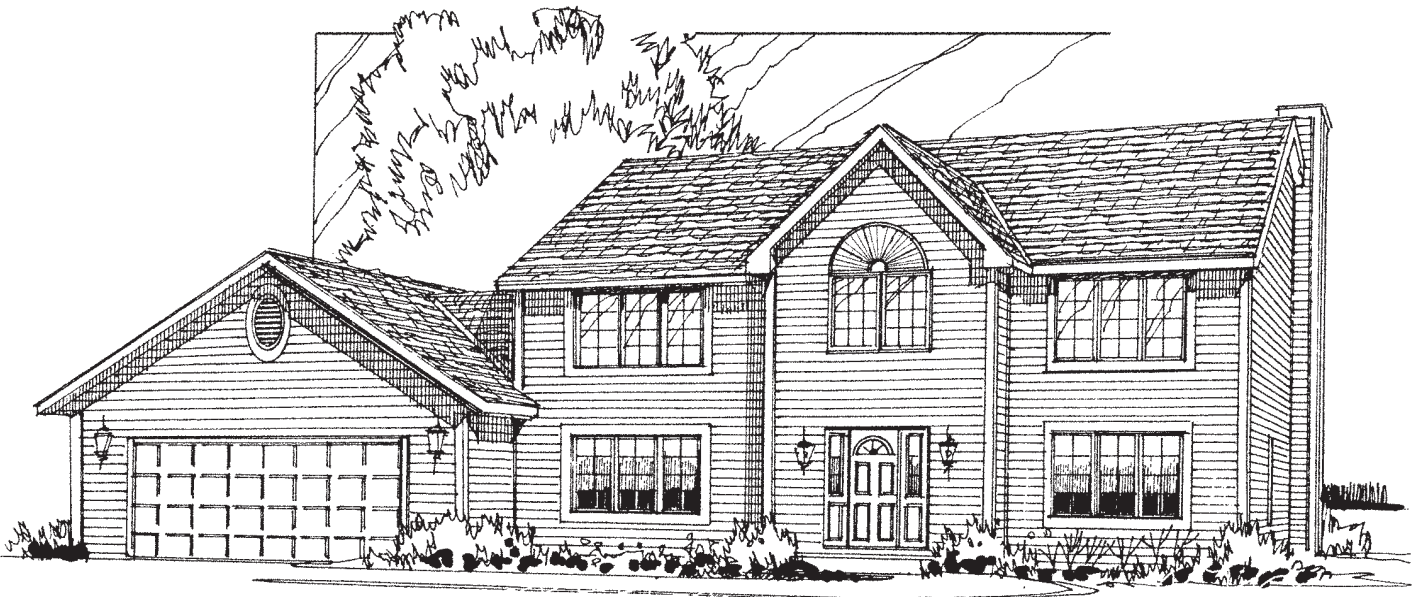

COUNTRYSIDE

1188 Sq. Ft.

1190 Sq. Ft.

Countryside

2378 Sq. Ft.

Features Included

- Master Suite
- Family Room w/Fireplace
- Formal Living Room & Dining Room

Plans, Room sizes,
Exteriors as shown
subject to change.