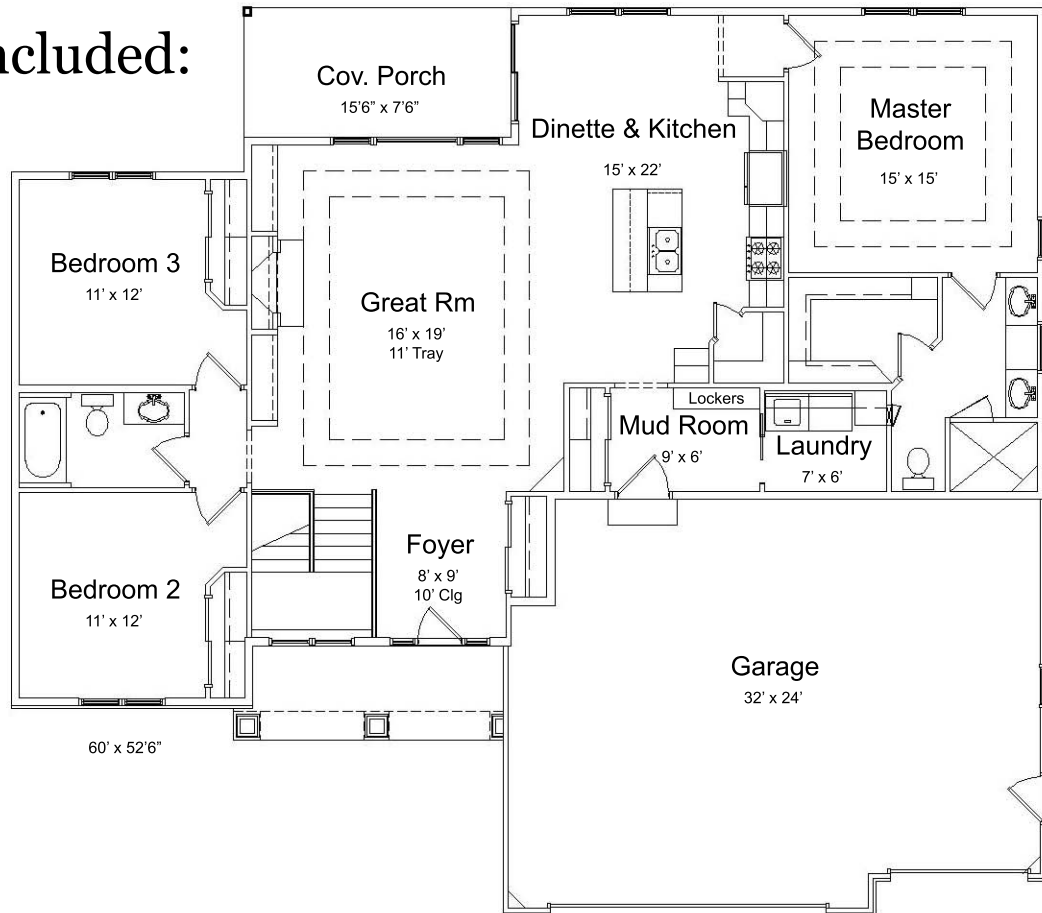

The CASEN

Features Included:

- Open Concept
- Fireplace
- Covered Porch
- Tile Shower
- 3-Car Garage

1,777 Sq. Ft.

www.mchomebuildersllc.com

Plans, Room Sizes, Exteriors as shown,
Subject to change.