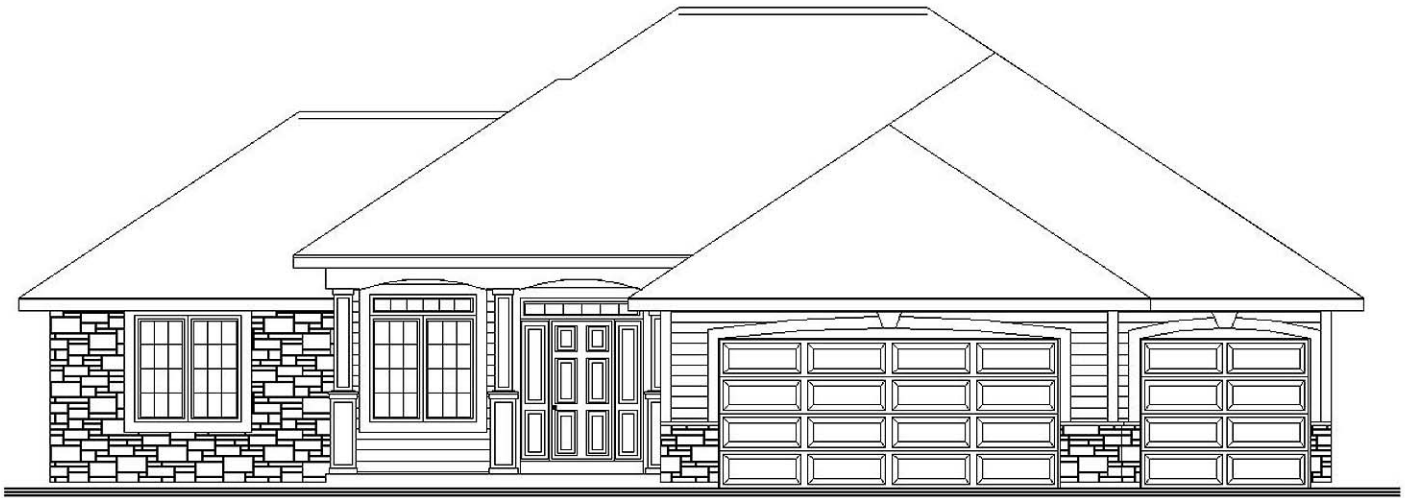

The CASEN

Features Included:

- Open Concept
- Fireplace
- Covered Porch
- Tile Shower
- 3-Car Garage

1,777 Sq. Ft.

www.mchomebuildersllc.com

Plans, Room Sizes, Exteriors as shown,
Subject to change.