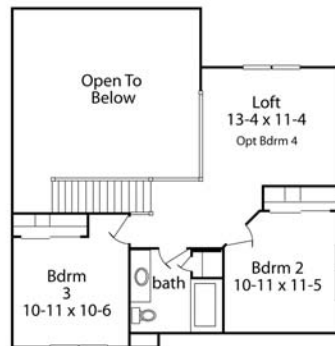

The CARRINGTON II

First floor - 1,477 sq. ft.
Second floor - 652 sq. ft.

Features Included:

- 2,129 Sq. Ft.
- Optional 4 Bedroom plan
- Master Bedroom on the first floor
- Open plan design
- Corner Whirlpool

www.mastercraftbuilders.com

Plans, Room Sizes, Exteriors subject to change.

© COPY RIGHT MASTERCRAFT BUILDERS 2000