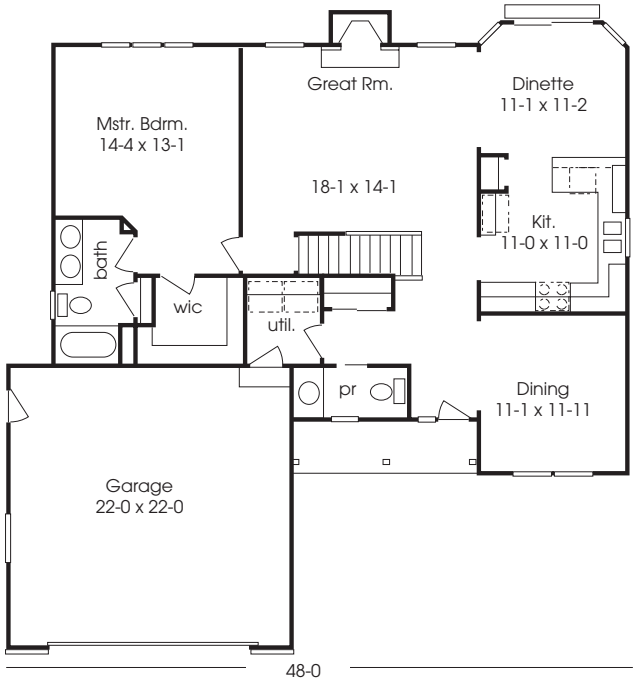

CARRINGTON

48-8

1st floor 1280
2nd floor 580

Carrington

1863 Sq. Ft.

Features Included!

- Bayed Dinette
- 13-5 Ceiling in Great Rm.
- First Flr. Mstr. Bdrm.

Plans, Room sizes,
Exteriors as shown
subject to change.