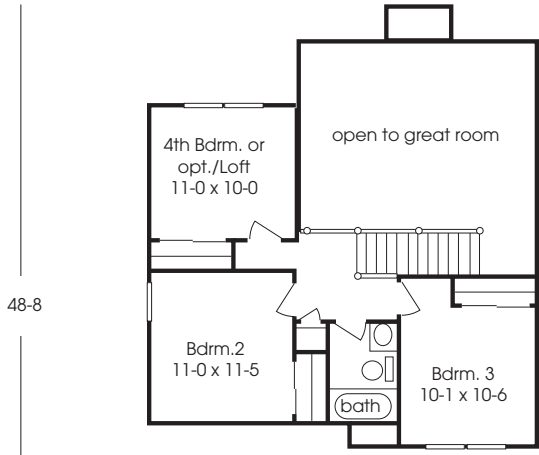

CARRINGTON

48-8

1st floor 1280
2nd floor 580

Carrington

1863 Sq. Ft.

Features Included!

- Bayed Dinette
- 13-5 Ceiling in Great Rm.
- First Flr. Mstr. Bdrm.

Plans, Room sizes,
Exteriors as shown
subject to change.