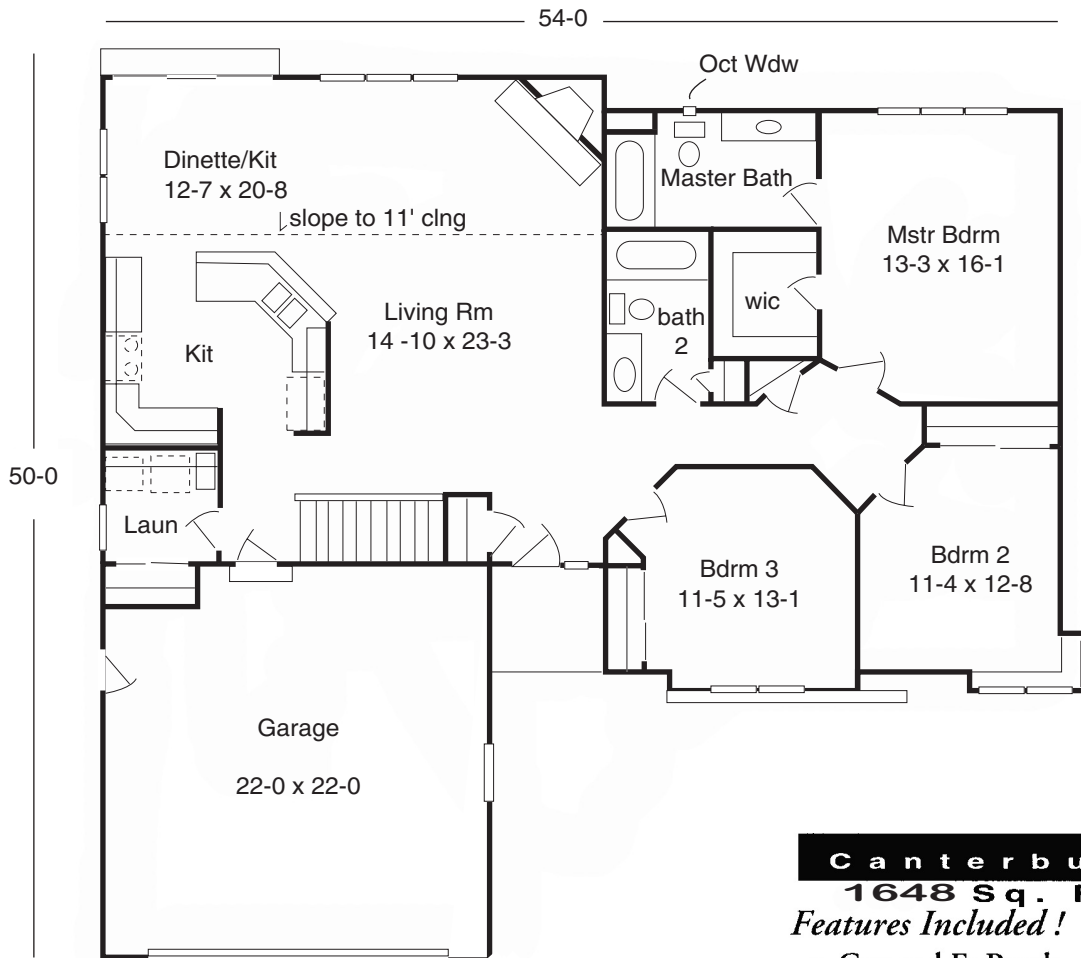

# Canterbury

**Canterbury**  
**1648 Sq. Ft.**  
*Features Included!*

- Covered Ft Porch
- Corner Fireplace
- 1st Floor Laundry Room

Plans, Room sizes,  
 Exteriors as shown  
 subject to change.