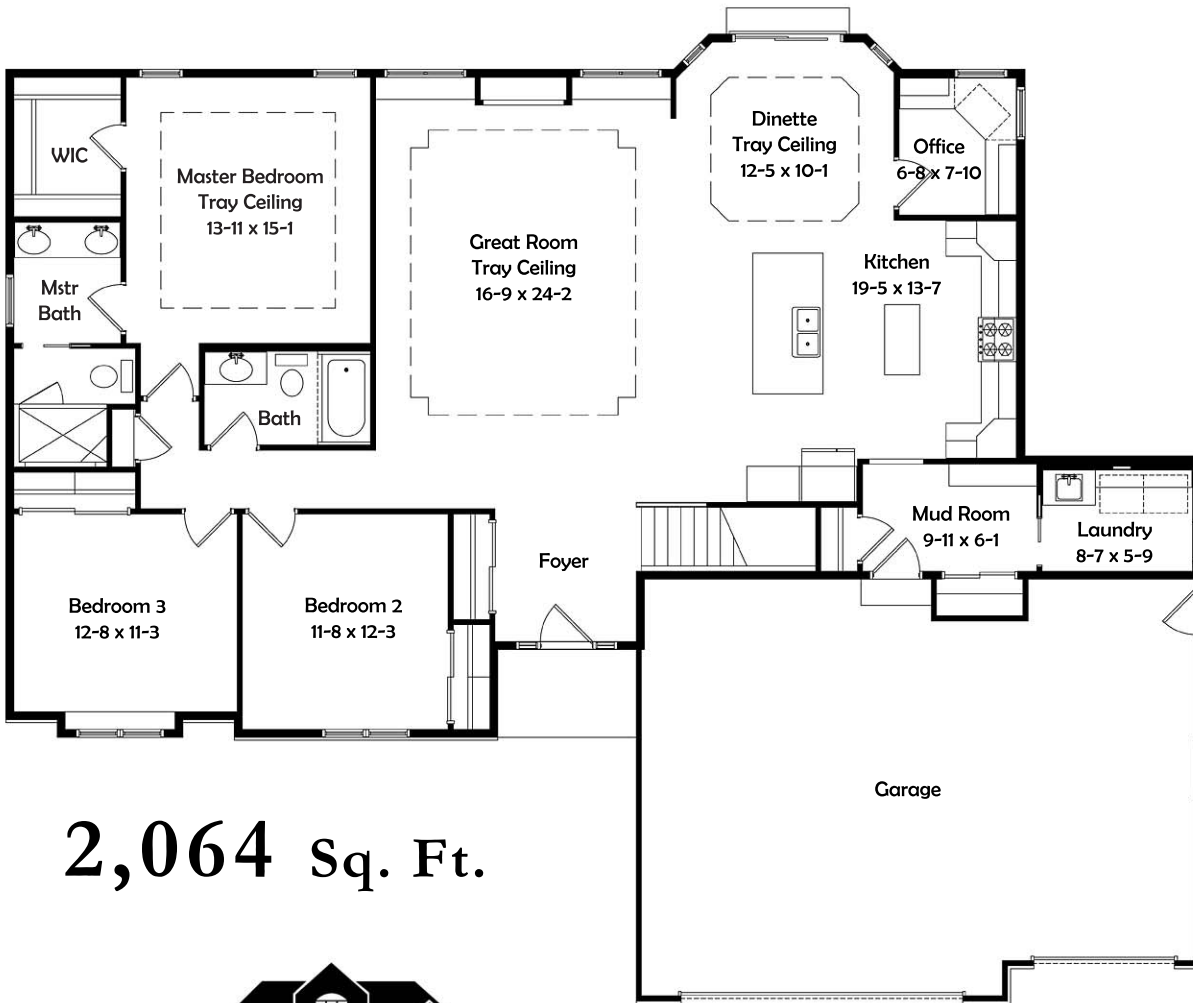

The BROOKLYN

2,064 Sq. Ft.

www.mchomebuildersllc.com

Plans, Room Sizes, Exteriors as shown,
Subject to change.