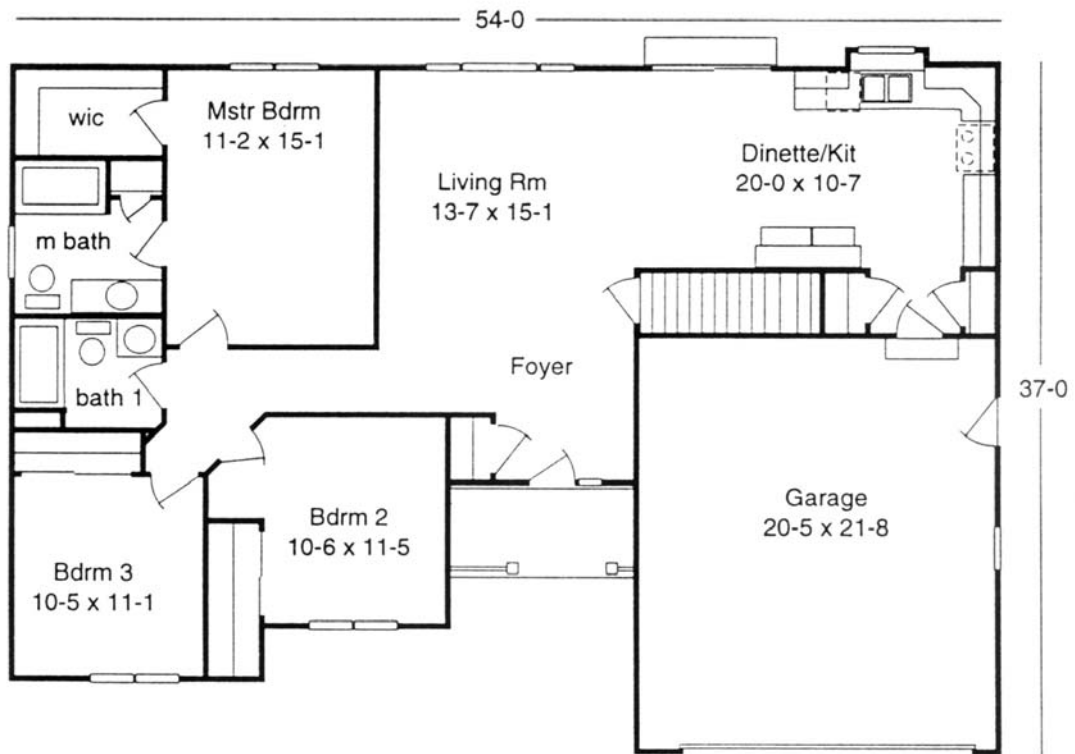

BRENTWOOD

Brentwood

1315 Sq. Ft.

Features Included

- Covered Porch
- Master bedroom Suite
- Large Living Room

Plans, Room sizes,
Exteriors as shown
subject to change.

©Copy Right Mastercraft Builders 2000