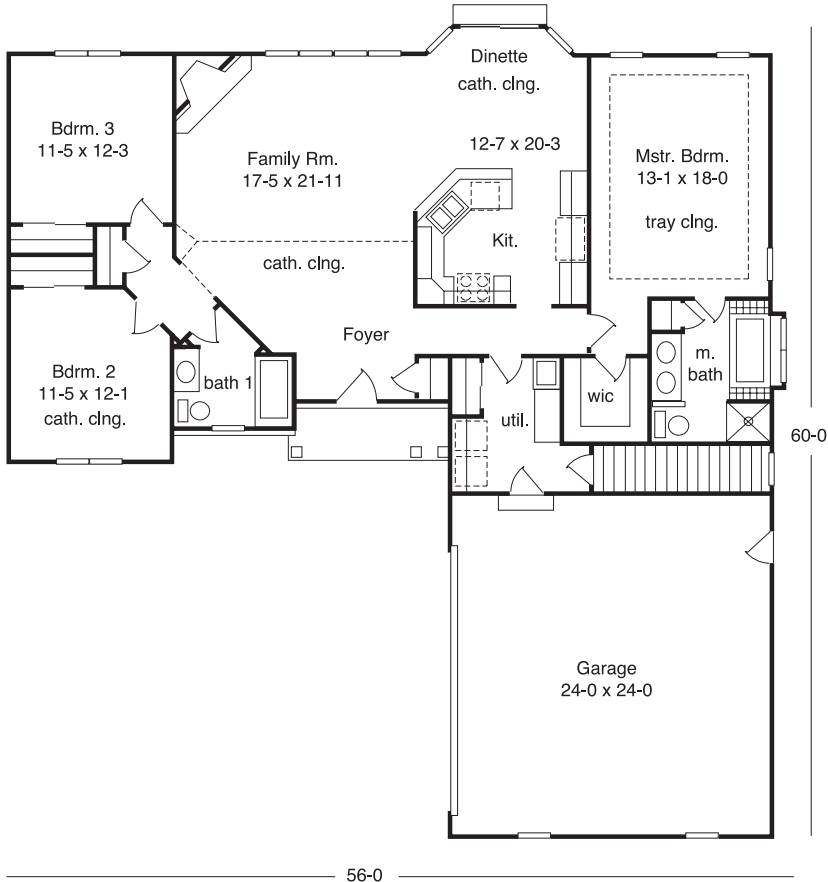

BORDEAUX

Bordeaux

1706 Sq. Ft.

Features Included

- Corner Fireplace
- Whirlpool Suite
- Cath. Clng. in Family Rm

Plans, Room sizes,
Exteriors as shown
subject to change.